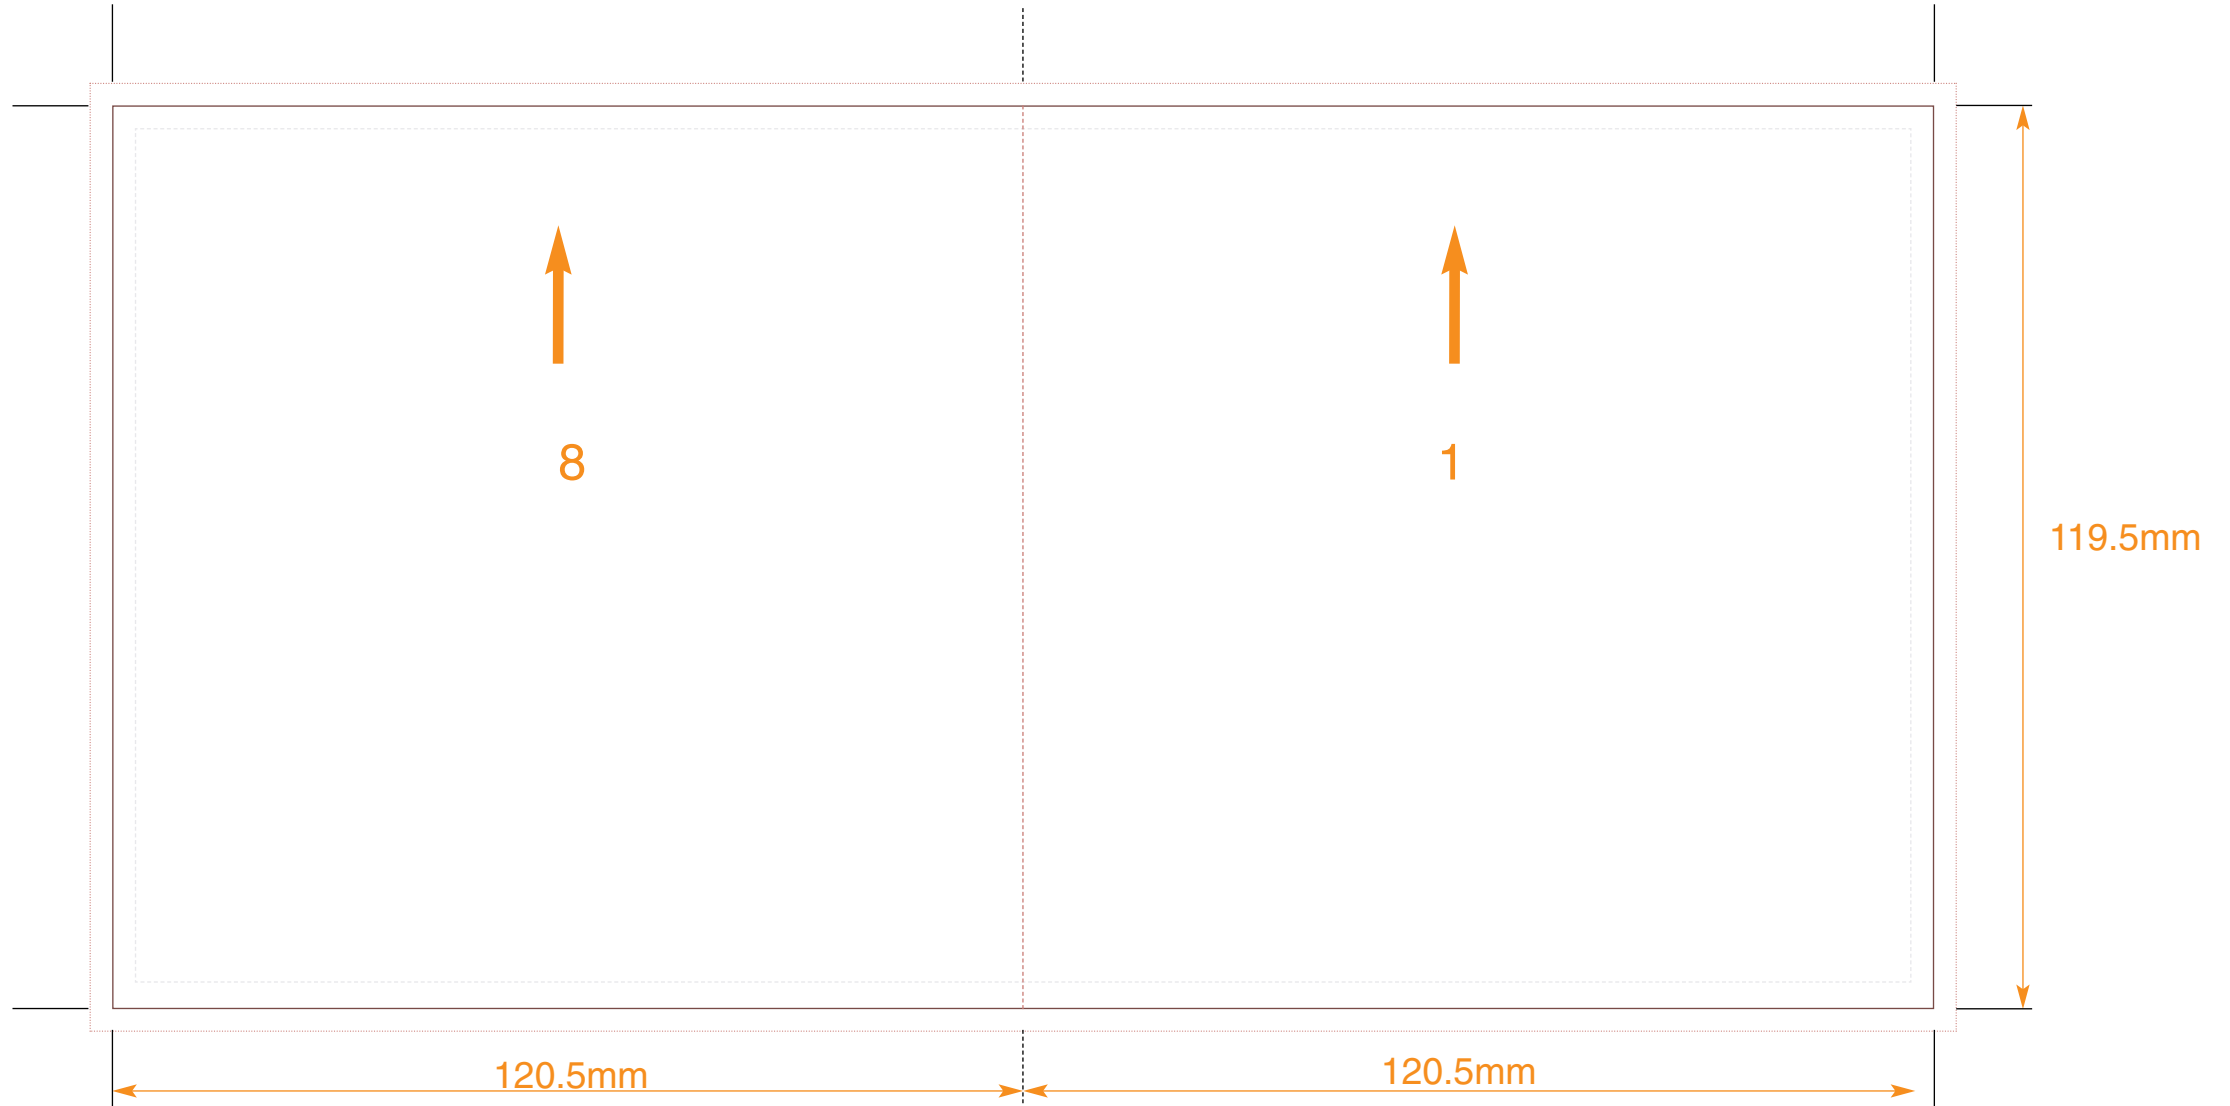

Key:  
No text area  
Bleed  
Trim  
Fold

**Compact Disc Booklet: 8 Pages**

Customer  
Catalogue No.  
Job Title

Page Nos 8&1.

**COLOURS**  
CYAN  
MAGENTA  
YELLOW  
BLACK

**PLEASE NOTE** THIS TEMPLATE IS NOT TO BE ALTERED, MOVED OR THE DOCUMENT SIZE CHANGED.  
THIS PDF IS FOR ILLUSTRATION AND MEASUREMENTS ONLY. **DO NOT LAY ARTWORK DIRECTLY ONTO THIS FILE.**  
ALL DIMENSIONS ARE IN MILLIMETRES. BLEED ALLOWANCE OF 3MM ON TRIMMED EDGES

Key:  
No text area  
Bleed  
Trim  
Fold

**Compact Disc Booklet: 8 Pages**

Customer  
Catalogue No.  
Job Title

Page Nos.2&7

**COLOURS**  
CYAN  
MAGENTA  
YELLOW  
BLACK

**PLEASE NOTE** THIS TEMPLATE IS NOT TO BE ALTERED, MOVED OR THE DOCUMENT SIZE CHANGED.  
THIS PDF IS FOR ILLUSTRATION AND MEASUREMENTS ONLY. **DO NOT LAY ARTWORK DIRECTLY ONTO THIS FILE.**  
ALL DIMENSIONS ARE IN MILLIMETRES. BLEED ALLOWANCE OF 3MM ON TRIMMED EDGES

Key:  
No text area  
Bleed  
Trim  
Fold

**Compact Disc Booklet: 8 Pages**

Customer  
Catalogue No.  
Job Title

Page Nos. 6&3

**COLOURS**  
CYAN  
MAGENTA  
YELLOW  
BLACK

**PLEASE NOTE** THIS TEMPLATE IS NOT TO BE ALTERED, MOVED OR THE DOCUMENT SIZE CHANGED.  
THIS PDF IS FOR ILLUSTRATION AND MEASUREMENTS ONLY. **DO NOT LAY ARTWORK DIRECTLY ONTO THIS FILE.**  
ALL DIMENSIONS ARE IN MILLIMETRES. BLEED ALLOWANCE OF 3MM ON TRIMMED EDGES

Key:  
No text area  
Bleed  
Trim  
Fold

**Compact Disc Booklet: 8 Pages**

Customer  
Catalogue No.  
Job Title

Page Nos.4&5

**COLOURS**  
CYAN  
MAGENTA  
YELLOW  
BLACK

**PLEASE NOTE** THIS TEMPLATE IS NOT TO BE ALTERED, MOVED OR THE DOCUMENT SIZE CHANGED.  
THIS PDF IS FOR ILLUSTRATION AND MEASUREMENTS ONLY. **DO NOT LAY ARTWORK DIRECTLY ONTO THIS FILE.**  
ALL DIMENSIONS ARE IN MILLIMETRES. BLEED ALLOWANCE OF 3MM ON TRIMMED EDGES