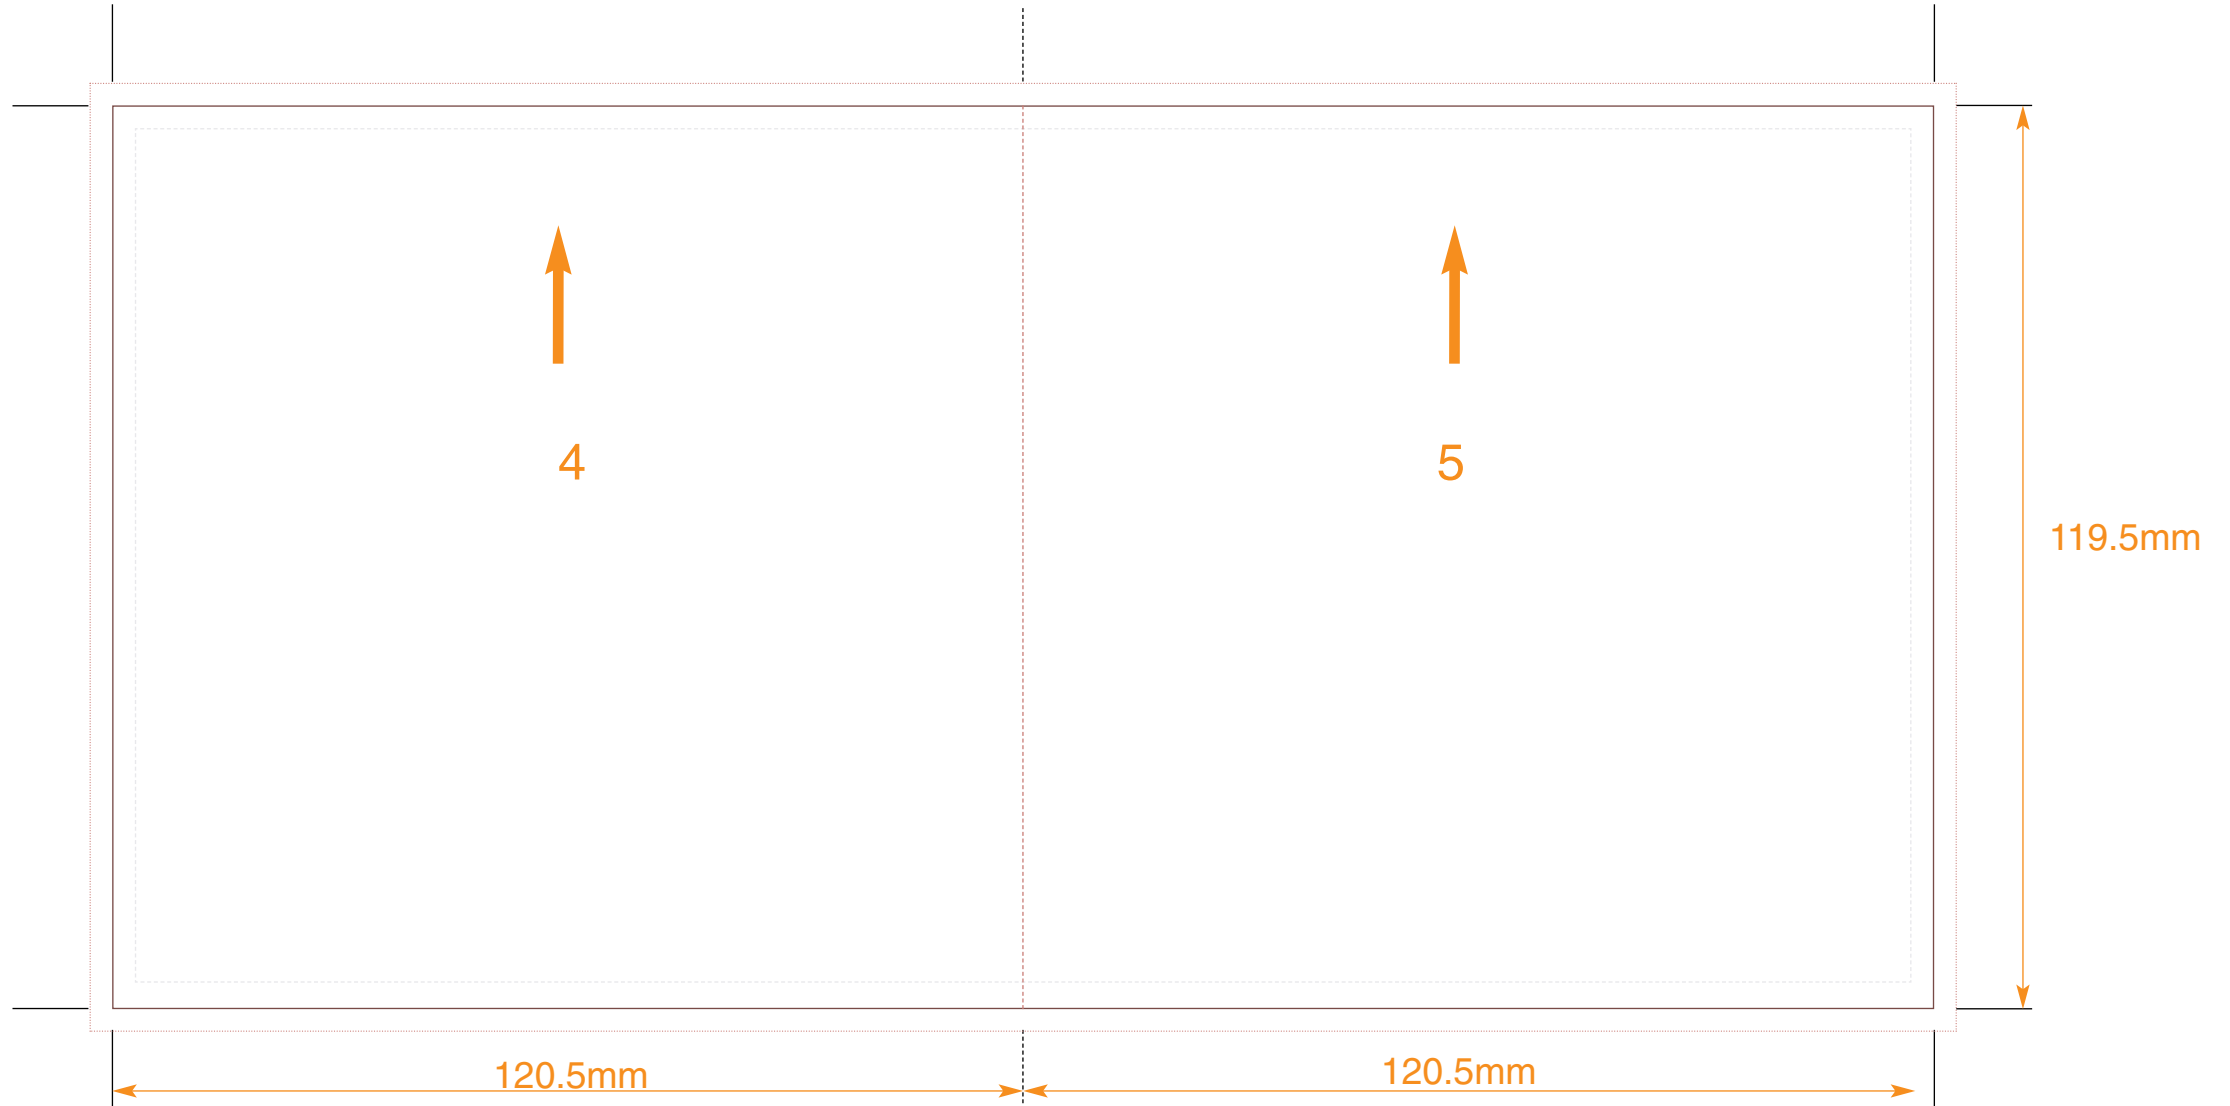

Key:  
No text area  
Bleed  
Trim  
Fold

**Compact Disc Booklet: 8 Pages**

Customer  
Catalogue No.  
Job Title

Page Nos.2&7

**COLOURS**  
CYAN  
MAGENTA  
YELLOW  
BLACK

**PLEASE NOTE** THIS TEMPLATE IS NOT TO BE ALTERED, MOVED OR THE DOCUMENT SIZE CHANGED.  
THIS PDF IS FOR ILLUSTRATION AND MEASUREMENTS ONLY. **DO NOT LAY ARTWORK DIRECTLY ONTO THIS FILE.**  
ALL DIMENSIONS ARE IN MILLIMETRES. BLEED ALLOWANCE OF 3MM ON TRIMMED EDGES

Key:  
No text area  
Bleed  
Trim  
Fold

**Compact Disc Booklet: 8 Pages**

Customer  
Catalogue No.  
Job Title

Page Nos. 6&3

**COLOURS**  
CYAN  
MAGENTA  
YELLOW  
BLACK

**PLEASE NOTE** THIS TEMPLATE IS NOT TO BE ALTERED, MOVED OR THE DOCUMENT SIZE CHANGED.  
THIS PDF IS FOR ILLUSTRATION AND MEASUREMENTS ONLY. **DO NOT LAY ARTWORK DIRECTLY ONTO THIS FILE.**  
ALL DIMENSIONS ARE IN MILLIMETRES. BLEED ALLOWANCE OF 3MM ON TRIMMED EDGES

Key:  
No text area  
Bleed  
Trim  
Fold

**Compact Disc Booklet: 8 Pages**

Customer  
Catalogue No.  
Job Title

Page Nos.4&5

**COLOURS**  
CYAN  
MAGENTA  
YELLOW  
BLACK

**PLEASE NOTE** THIS TEMPLATE IS NOT TO BE ALTERED, MOVED OR THE DOCUMENT SIZE CHANGED.  
THIS PDF IS FOR ILLUSTRATION AND MEASUREMENTS ONLY. **DO NOT LAY ARTWORK DIRECTLY ONTO THIS FILE.**  
ALL DIMENSIONS ARE IN MILLIMETRES. BLEED ALLOWANCE OF 3MM ON TRIMMED EDGES