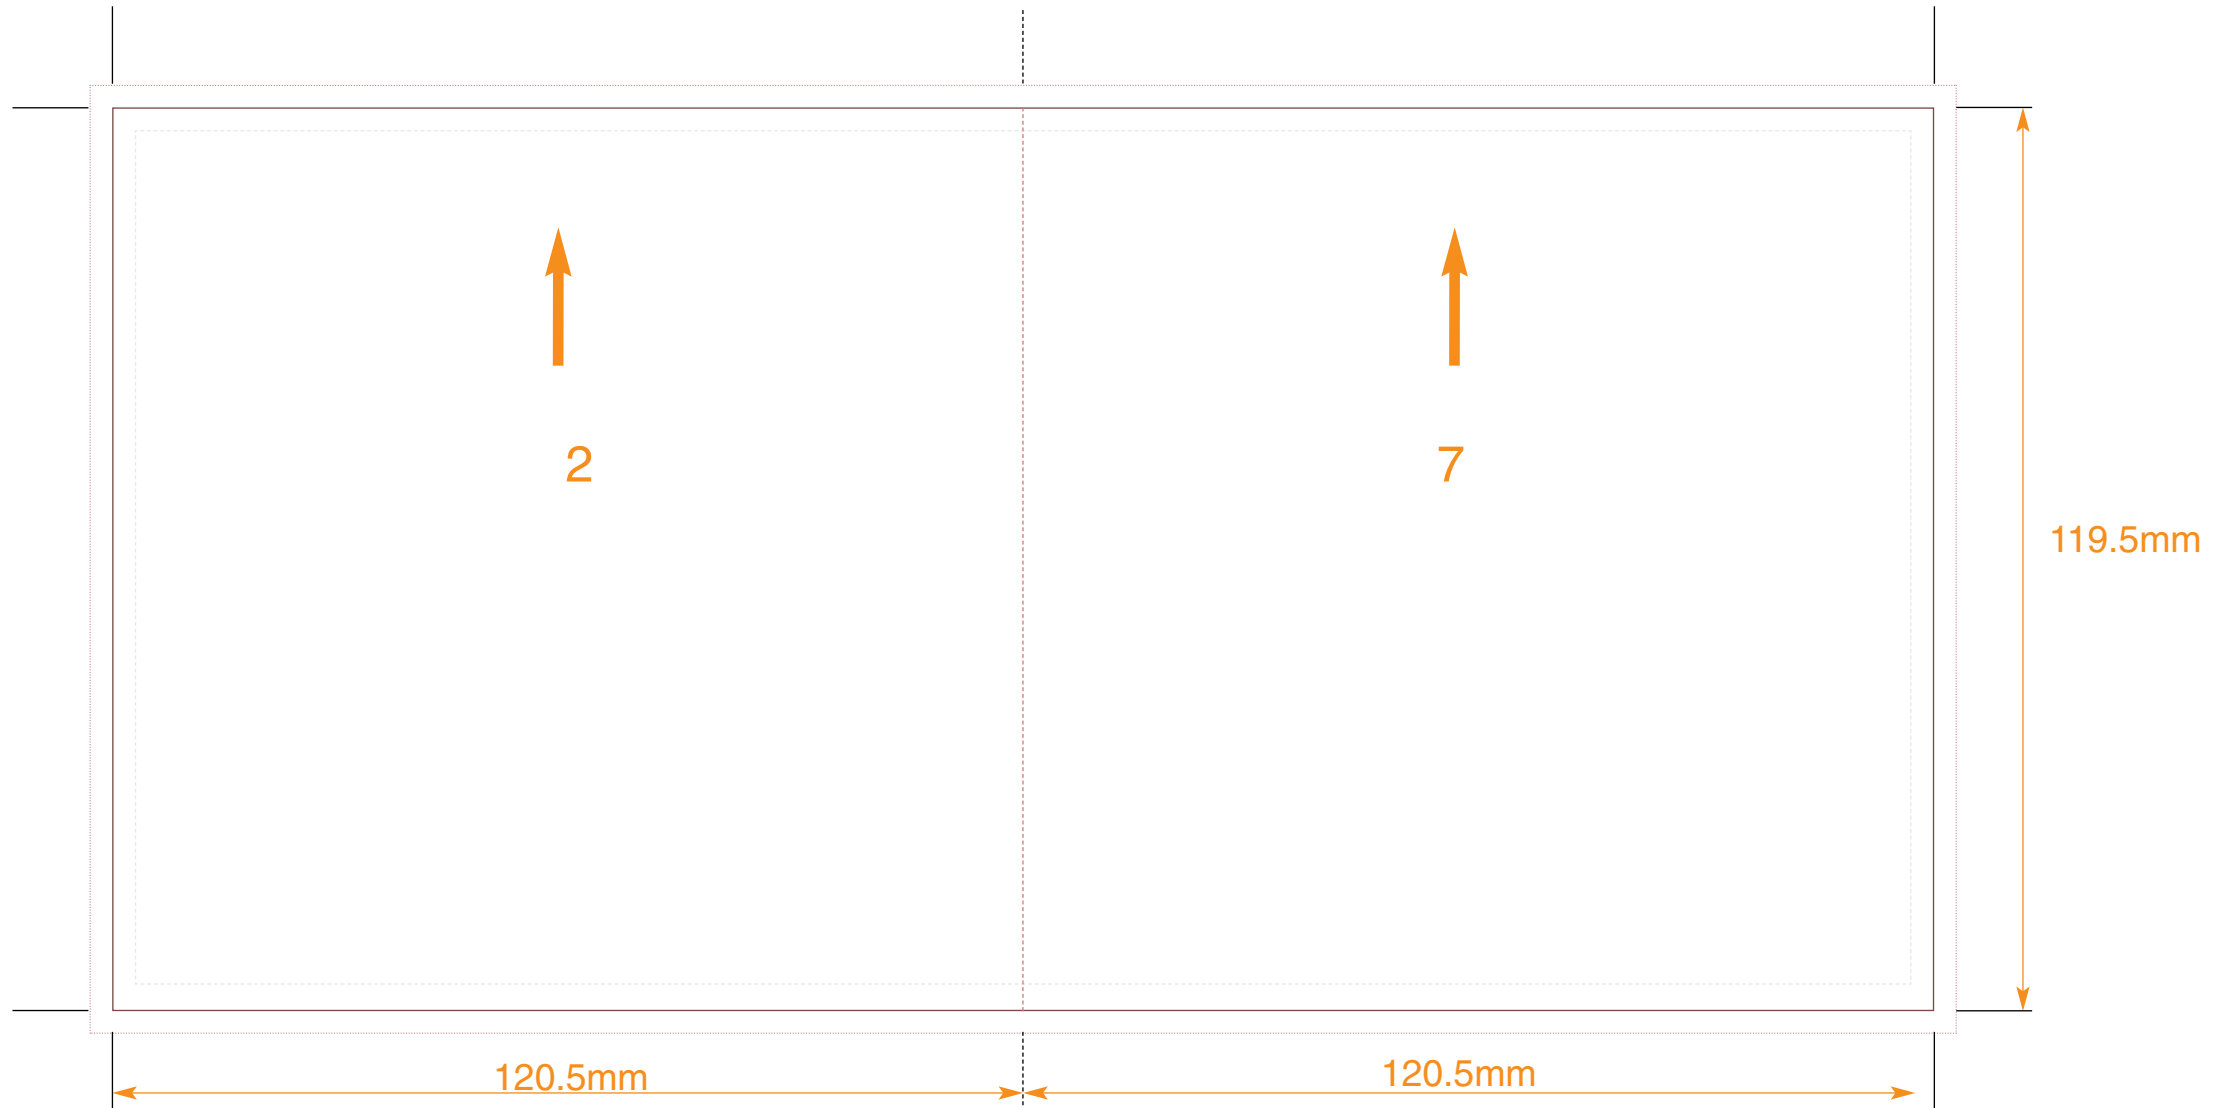

Key:  
No text area  
Bleed  
Trim  
Fold

**Compact Disc Booklet: 8 Pages**

Customer  
Catalogue No.  
Job Title

Page Nos 8&1.

**COLOURS**  
CYAN  
MAGENTA  
YELLOW  
BLACK

**PLEASE NOTE** THIS TEMPLATE IS NOT TO BE ALTERED, MOVED OR THE DOCUMENT SIZE CHANGED.  
THIS PDF IS FOR ILLUSTRATION AND MEASUREMENTS ONLY. **DO NOT LAY ARTWORK DIRECTLY ONTO THIS FILE.**  
ALL DIMENSIONS ARE IN MILLIMETRES. BLEED ALLOWANCE OF 3MM ON TRIMMED EDGES

Key:  
No text area  
Bleed  
Trim  
Fold

**Compact Disc Booklet: 8 Pages**

Customer  
Catalogue No.  
Job Title

Page Nos.2&7

**COLOURS**  
CYAN  
MAGENTA  
YELLOW  
BLACK

**PLEASE NOTE** THIS TEMPLATE IS NOT TO BE ALTERED, MOVED OR THE DOCUMENT SIZE CHANGED.  
THIS PDF IS FOR ILLUSTRATION AND MEASUREMENTS ONLY. **DO NOT LAY ARTWORK DIRECTLY ONTO THIS FILE.**  
ALL DIMENSIONS ARE IN MILLIMETRES. BLEED ALLOWANCE OF 3MM ON TRIMMED EDGES

Key:  
No text area  
Bleed  
Trim  
Fold

**Compact Disc Booklet: 8 Pages**

Customer  
Catalogue No.  
Job Title

Page Nos. 6&3

**COLOURS**  
CYAN  
MAGENTA  
YELLOW  
BLACK

**PLEASE NOTE** THIS TEMPLATE IS NOT TO BE ALTERED, MOVED OR THE DOCUMENT SIZE CHANGED.  
THIS PDF IS FOR ILLUSTRATION AND MEASUREMENTS ONLY. **DO NOT LAY ARTWORK DIRECTLY ONTO THIS FILE.**  
ALL DIMENSIONS ARE IN MILLIMETRES. BLEED ALLOWANCE OF 3MM ON TRIMMED EDGES

Key:  
No text area  
Bleed  
Trim  
Fold

**Compact Disc Booklet: 8 Pages**

Customer  
Catalogue No.  
Job Title

Page Nos.4&5

**COLOURS**  
CYAN  
MAGENTA  
YELLOW  
BLACK

**PLEASE NOTE** THIS TEMPLATE IS NOT TO BE ALTERED, MOVED OR THE DOCUMENT SIZE CHANGED.  
THIS PDF IS FOR ILLUSTRATION AND MEASUREMENTS ONLY. **DO NOT LAY ARTWORK DIRECTLY ONTO THIS FILE.**  
ALL DIMENSIONS ARE IN MILLIMETRES. BLEED ALLOWANCE OF 3MM ON TRIMMED EDGES