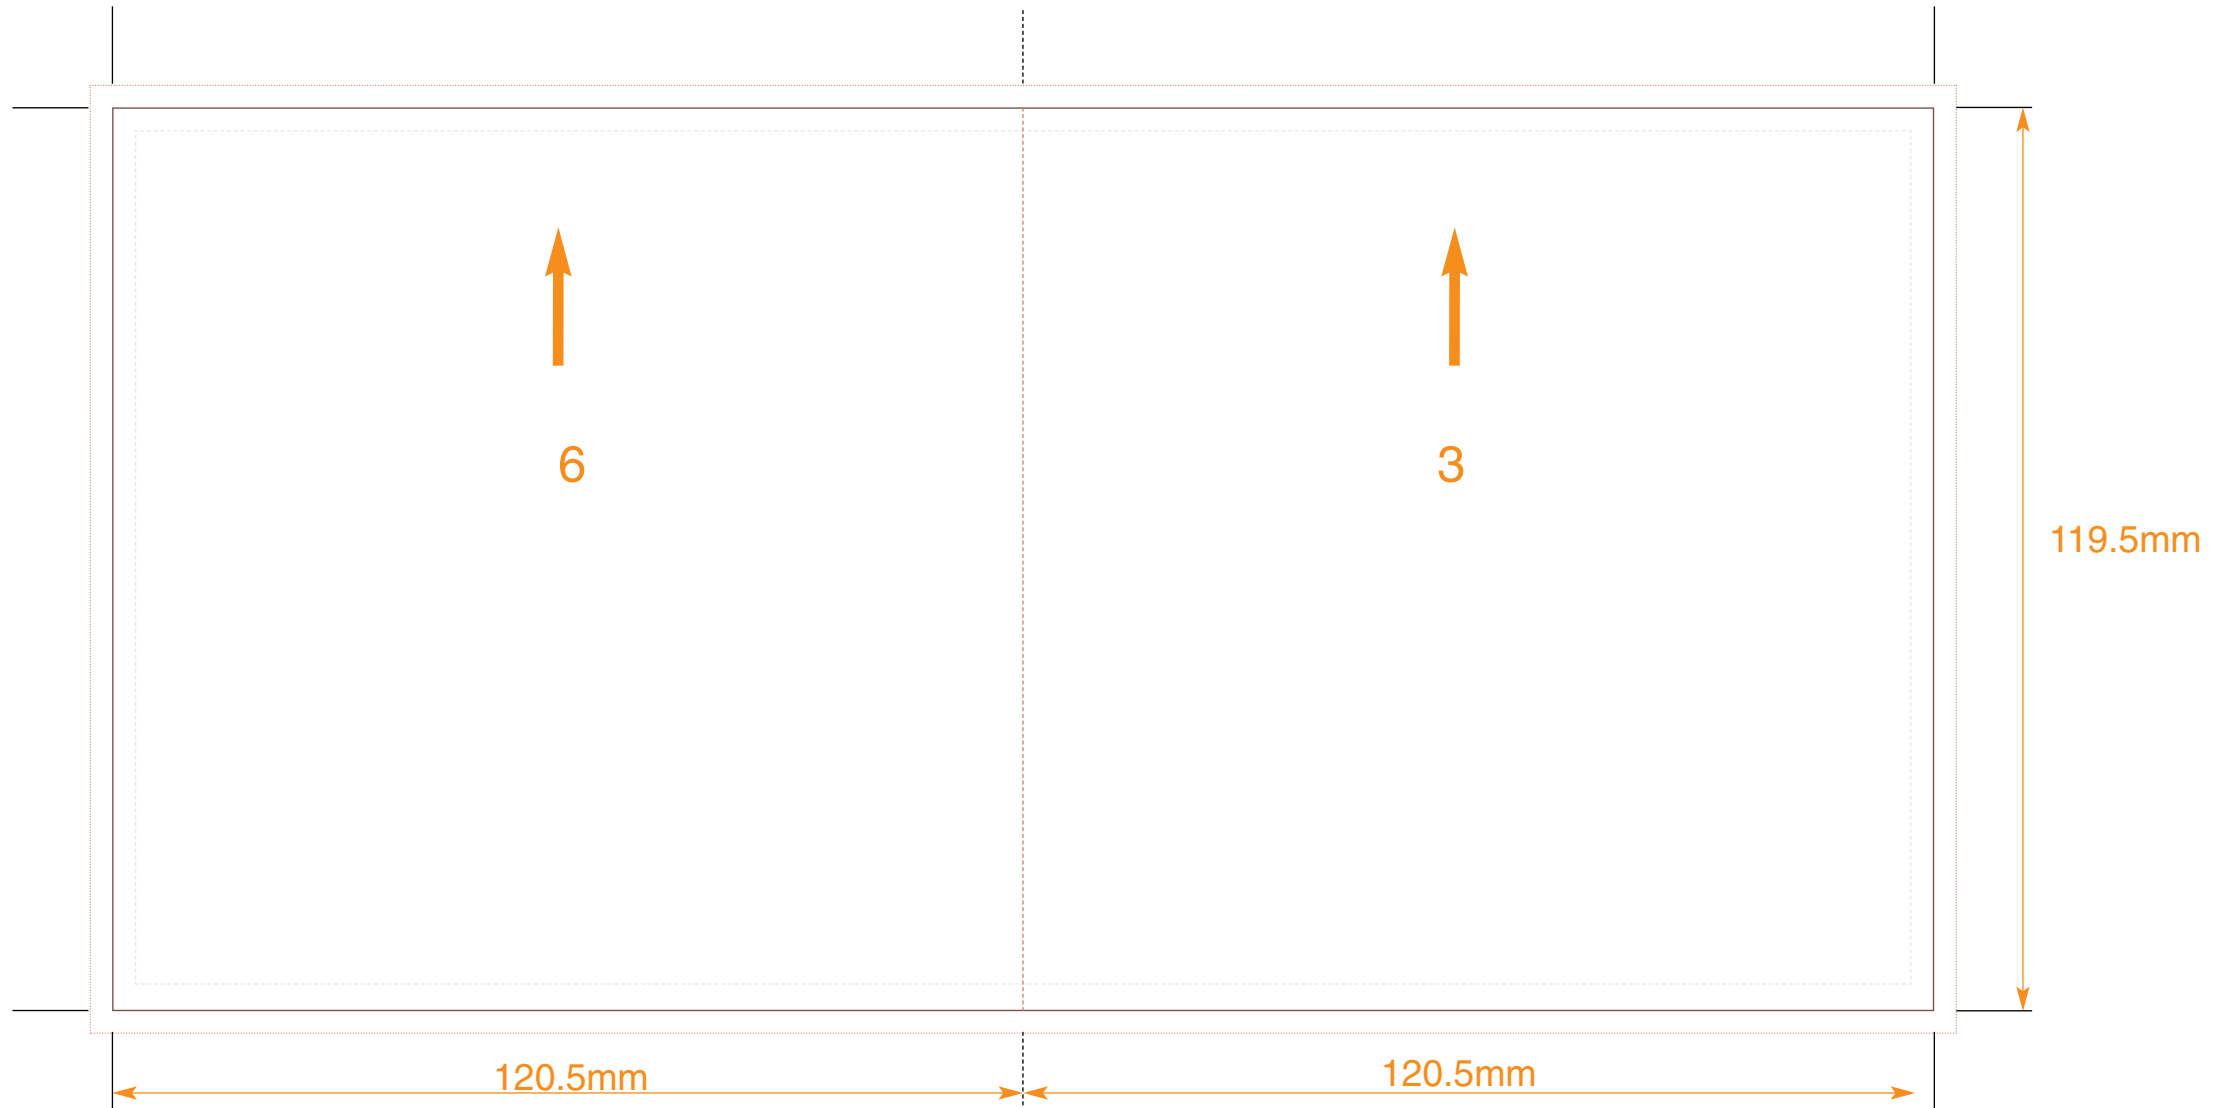

Key:  
No text area  
Bleed  
Trim  
Fold

**Compact Disc Booklet: 8 Pages**

Customer  
Catalogue No.  
Job Title

Page Nos 8&1.

**COLOURS**  
CYAN  
MAGENTA  
YELLOW  
BLACK

**PLEASE NOTE** THIS TEMPLATE IS NOT TO BE ALTERED, MOVED OR THE DOCUMENT SIZE CHANGED.  
THIS PDF IS FOR ILLUSTRATION AND MEASUREMENTS ONLY. **DO NOT LAY ARTWORK DIRECTLY ONTO THIS FILE.**  
ALL DIMENSIONS ARE IN MILLIMETRES. BLEED ALLOWANCE OF 3MM ON TRIMMED EDGES

Key:  
No text area  
Bleed  
Trim  
Fold

**Compact Disc Booklet: 8 Pages**

Customer  
Catalogue No.  
Job Title

Page Nos.2&7

**COLOURS**  
CYAN  
MAGENTA  
YELLOW  
BLACK

**PLEASE NOTE** THIS TEMPLATE IS NOT TO BE ALTERED, MOVED OR THE DOCUMENT SIZE CHANGED.  
THIS PDF IS FOR ILLUSTRATION AND MEASUREMENTS ONLY. **DO NOT LAY ARTWORK DIRECTLY ONTO THIS FILE.**  
ALL DIMENSIONS ARE IN MILLIMETRES. BLEED ALLOWANCE OF 3MM ON TRIMMED EDGES

Key:  
No text area  
Bleed  
Trim  
Fold

**Compact Disc Booklet: 8 Pages**

Customer  
Catalogue No.  
Job Title

Page Nos. 6&3

**COLOURS**  
CYAN  
MAGENTA  
YELLOW  
BLACK

**PLEASE NOTE** THIS TEMPLATE IS NOT TO BE ALTERED, MOVED OR THE DOCUMENT SIZE CHANGED.  
THIS PDF IS FOR ILLUSTRATION AND MEASUREMENTS ONLY. **DO NOT LAY ARTWORK DIRECTLY ONTO THIS FILE.**  
ALL DIMENSIONS ARE IN MILLIMETRES. BLEED ALLOWANCE OF 3MM ON TRIMMED EDGES

Key:  
No text area  
Bleed  
Trim  
Fold

**Compact Disc Booklet: 8 Pages**

Customer  
Catalogue No.  
Job Title

Page Nos.4&5

**COLOURS**  
CYAN  
MAGENTA  
YELLOW  
BLACK

**PLEASE NOTE** THIS TEMPLATE IS NOT TO BE ALTERED, MOVED OR THE DOCUMENT SIZE CHANGED.  
THIS PDF IS FOR ILLUSTRATION AND MEASUREMENTS ONLY. **DO NOT LAY ARTWORK DIRECTLY ONTO THIS FILE.**  
ALL DIMENSIONS ARE IN MILLIMETRES. BLEED ALLOWANCE OF 3MM ON TRIMMED EDGES