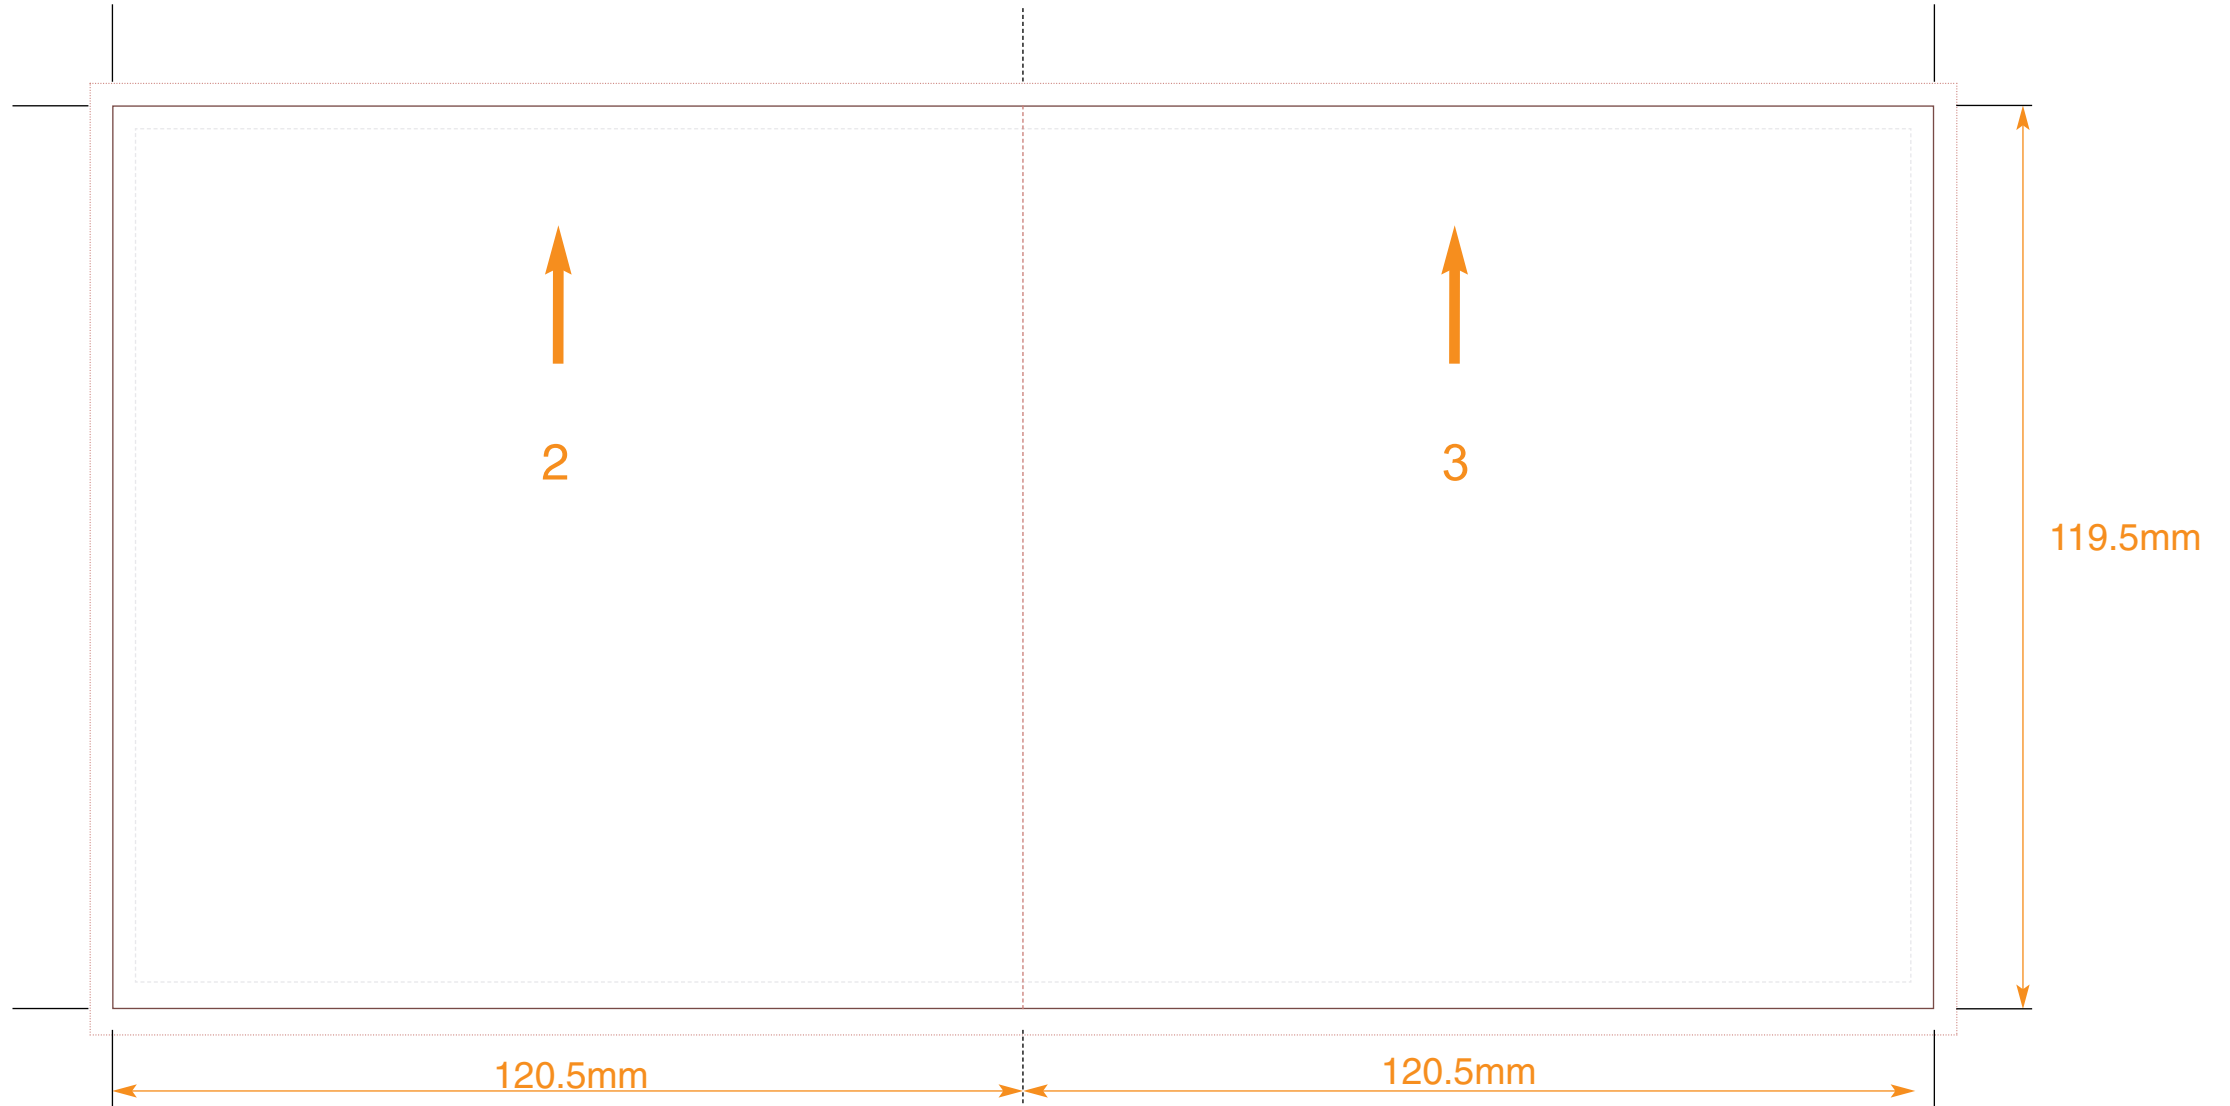

Key:  
No text area  
Bleed  
Trim  
Fold

**Compact Disc Booklet: 4 Pages**

Customer  
Catalogue No.  
Job Title

Page Nos. 4&1

**COLOURS**  
CYAN  
MAGENTA  
YELLOW  
BLACK

**PLEASE NOTE** THIS TEMPLATE IS NOT TO BE ALTERED, MOVED OR THE DOCUMENT SIZE CHANGED.  
THIS PDF IS FOR ILLUSTRATION AND MEASUREMENTS ONLY. **DO NOT LAY ARTWORK DIRECTLY ONTO THIS FILE.**  
ALL DIMENSIONS ARE IN MILLIMETRES. BLEED ALLOWANCE OF 3MM ON TRIMMED EDGES

Key:  
No text area  
Bleed  
Trim  
Fold

**Compact Disc Booklet: 4 Pages**

Customer  
Catalogue No.  
Job Title

Page Nos. 2&3

**COLOURS**  
CYAN  
MAGENTA  
YELLOW  
BLACK

**PLEASE NOTE** THIS TEMPLATE IS NOT TO BE ALTERED, MOVED OR THE DOCUMENT SIZE CHANGED.  
THIS PDF IS FOR ILLUSTRATION AND MEASUREMENTS ONLY. **DO NOT LAY ARTWORK DIRECTLY ONTO THIS FILE.**  
ALL DIMENSIONS ARE IN MILLIMETRES. BLEED ALLOWANCE OF 3MM ON TRIMMED EDGES