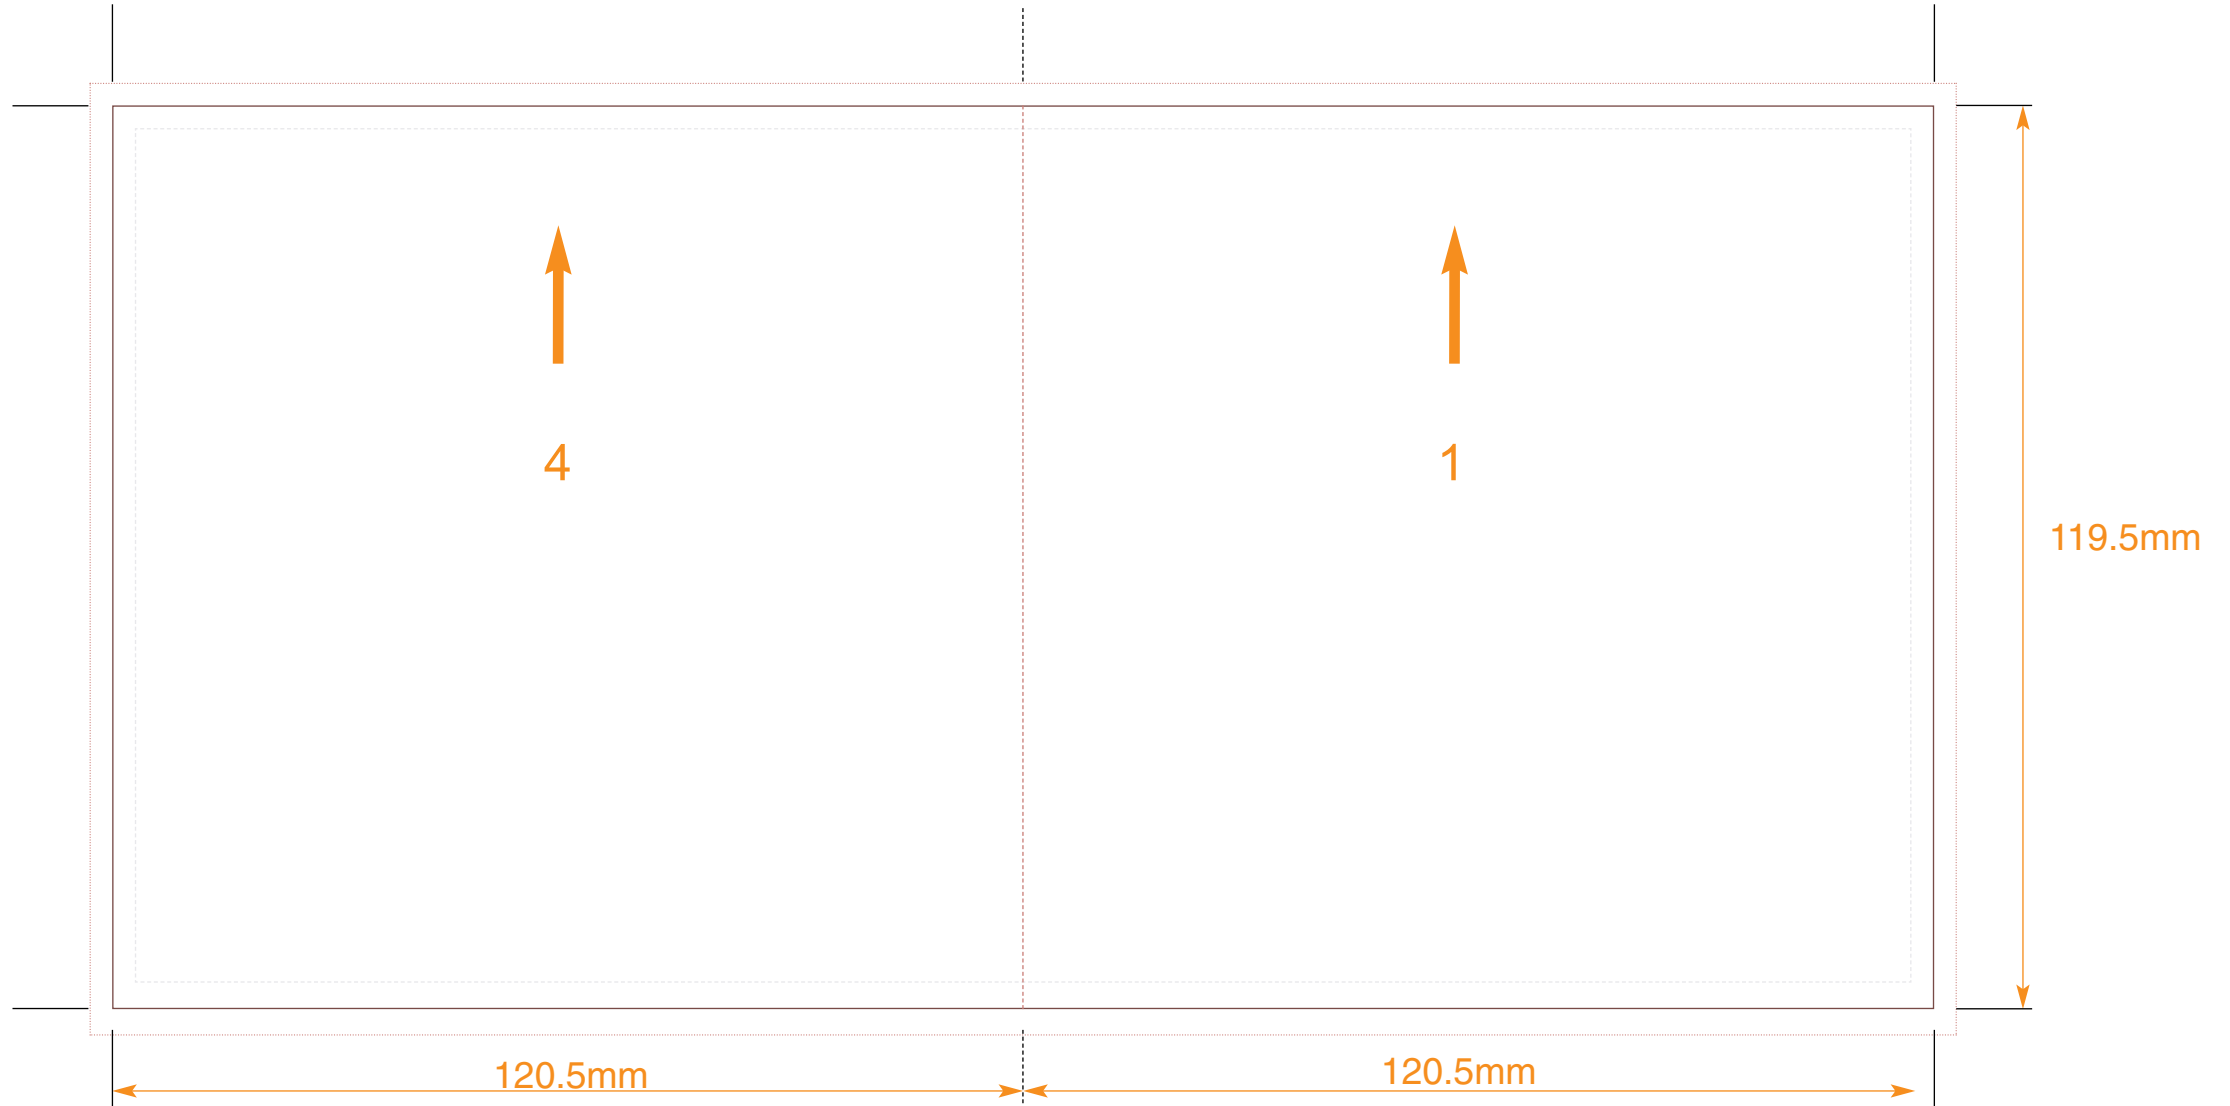

Key:  
No text area  
Bleed  
Trim  
Fold

**Compact Disc Booklet: 4 Pages**

Customer  
Catalogue No.  
Job Title

Page Nos. 4&1

**COLOURS**  
CYAN  
MAGENTA  
YELLOW  
BLACK

**PLEASE NOTE** THIS TEMPLATE IS NOT TO BE ALTERED, MOVED OR THE DOCUMENT SIZE CHANGED.  
THIS PDF IS FOR ILLUSTRATION AND MEASUREMENTS ONLY. **DO NOT LAY ARTWORK DIRECTLY ONTO THIS FILE.**  
ALL DIMENSIONS ARE IN MILLIMETRES. BLEED ALLOWANCE OF 3MM ON TRIMMED EDGES

Key:  
No text area  
Bleed  
Trim  
Fold

**Compact Disc Booklet: 4 Pages**

Customer  
Catalogue No.  
Job Title

Page Nos. 2&3

**COLOURS**  
CYAN  
MAGENTA  
YELLOW  
BLACK

**PLEASE NOTE** THIS TEMPLATE IS NOT TO BE ALTERED, MOVED OR THE DOCUMENT SIZE CHANGED.  
THIS PDF IS FOR ILLUSTRATION AND MEASUREMENTS ONLY. **DO NOT LAY ARTWORK DIRECTLY ONTO THIS FILE.**  
ALL DIMENSIONS ARE IN MILLIMETRES. BLEED ALLOWANCE OF 3MM ON TRIMMED EDGES