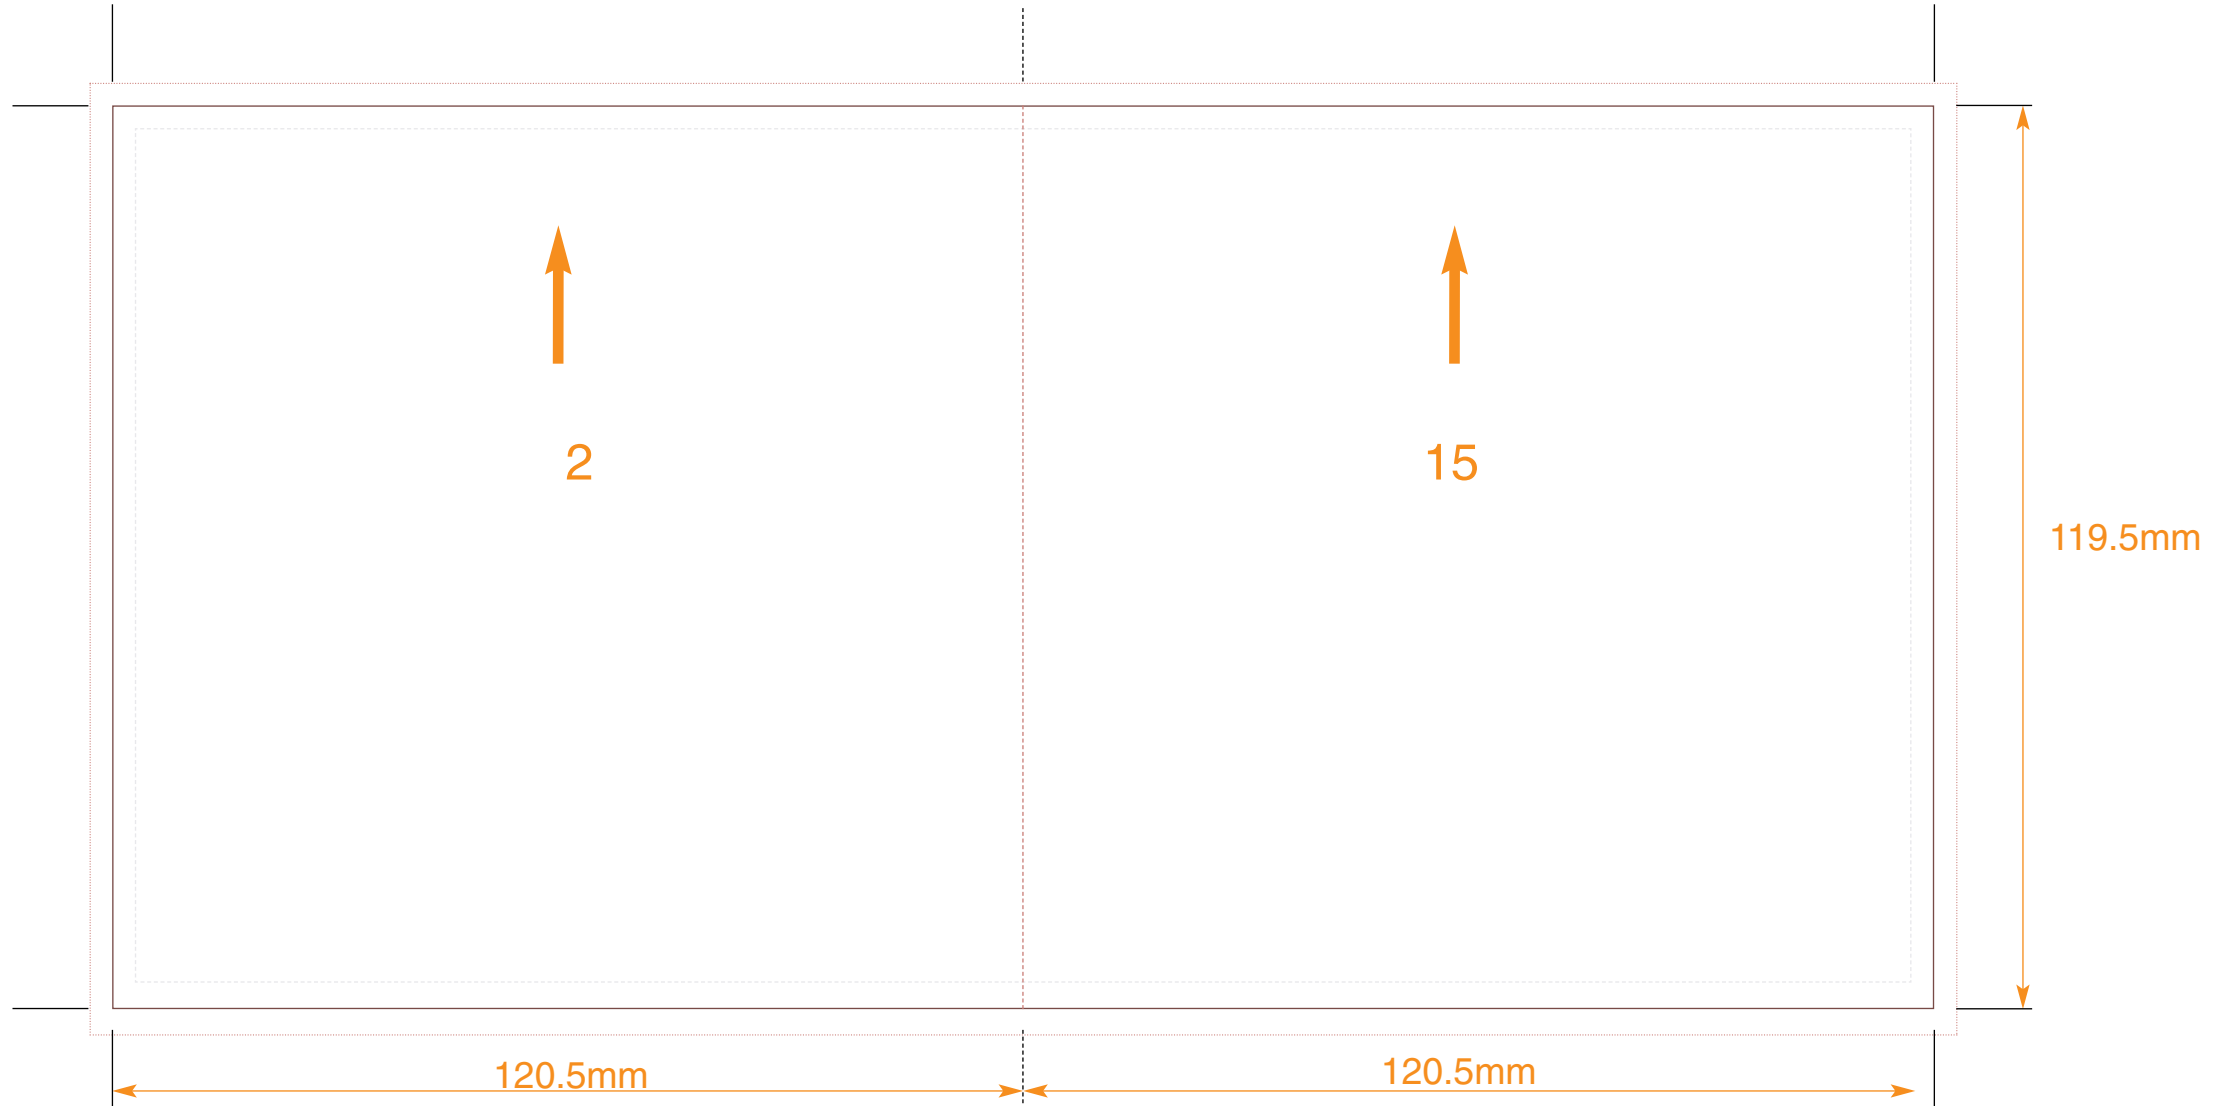

Key:  
No text area  
Bleed  
Trim  
Fold

**Compact Disc Booklet: 16 Pages**

Customer  
Catalogue No.  
Job Title

Page Nos. 16&1

**COLOURS**  
CYAN  
MAGENTA  
YELLOW  
BLACK

**PLEASE NOTE** THIS TEMPLATE IS NOT TO BE ALTERED, MOVED OR THE DOCUMENT SIZE CHANGED.  
THIS PDF IS FOR ILLUSTRATION AND MEASUREMENTS ONLY. **DO NOT LAY ARTWORK DIRECTLY ONTO THIS FILE.**  
ALL DIMENSIONS ARE IN MILLIMETRES. BLEED ALLOWANCE OF 3MM ON TRIMMED EDGES

Key:  
No text area  
Bleed  
Trim  
Fold

**Compact Disc Booklet: 16 Pages**

Customer  
Catalogue No.  
Job Title

Page Nos. 2&15

**COLOURS**  
CYAN  
MAGENTA  
YELLOW  
BLACK

**PLEASE NOTE** THIS TEMPLATE IS NOT TO BE ALTERED, MOVED OR THE DOCUMENT SIZE CHANGED.  
THIS PDF IS FOR ILLUSTRATION AND MEASUREMENTS ONLY. **DO NOT LAY ARTWORK DIRECTLY ONTO THIS FILE.**  
ALL DIMENSIONS ARE IN MILLIMETRES. BLEED ALLOWANCE OF 3MM ON TRIMMED EDGES

Key:  
No text area  
Bleed  
Trim  
Fold

**Compact Disc Booklet: 16 Pages**

Customer  
Catalogue No.  
Job Title

Page Nos. 14&3

**COLOURS**  
CYAN  
MAGENTA  
YELLOW  
BLACK

**PLEASE NOTE** THIS TEMPLATE IS NOT TO BE ALTERED, MOVED OR THE DOCUMENT SIZE CHANGED.  
THIS PDF IS FOR ILLUSTRATION AND MEASUREMENTS ONLY. **DO NOT LAY ARTWORK DIRECTLY ONTO THIS FILE.**  
ALL DIMENSIONS ARE IN MILLIMETRES. BLEED ALLOWANCE OF 3MM ON TRIMMED EDGES

Key:  
No text area  
Bleed  
Trim  
Fold

**Compact Disc Booklet: 16 Pages**

Customer  
Catalogue No.  
Job Title

Page Nos. 4&13

**COLOURS**  
CYAN  
MAGENTA  
YELLOW  
BLACK

**PLEASE NOTE** THIS TEMPLATE IS NOT TO BE ALTERED, MOVED OR THE DOCUMENT SIZE CHANGED.  
THIS PDF IS FOR ILLUSTRATION AND MEASUREMENTS ONLY. **DO NOT LAY ARTWORK DIRECTLY ONTO THIS FILE.**  
ALL DIMENSIONS ARE IN MILLIMETRES. BLEED ALLOWANCE OF 3MM ON TRIMMED EDGES