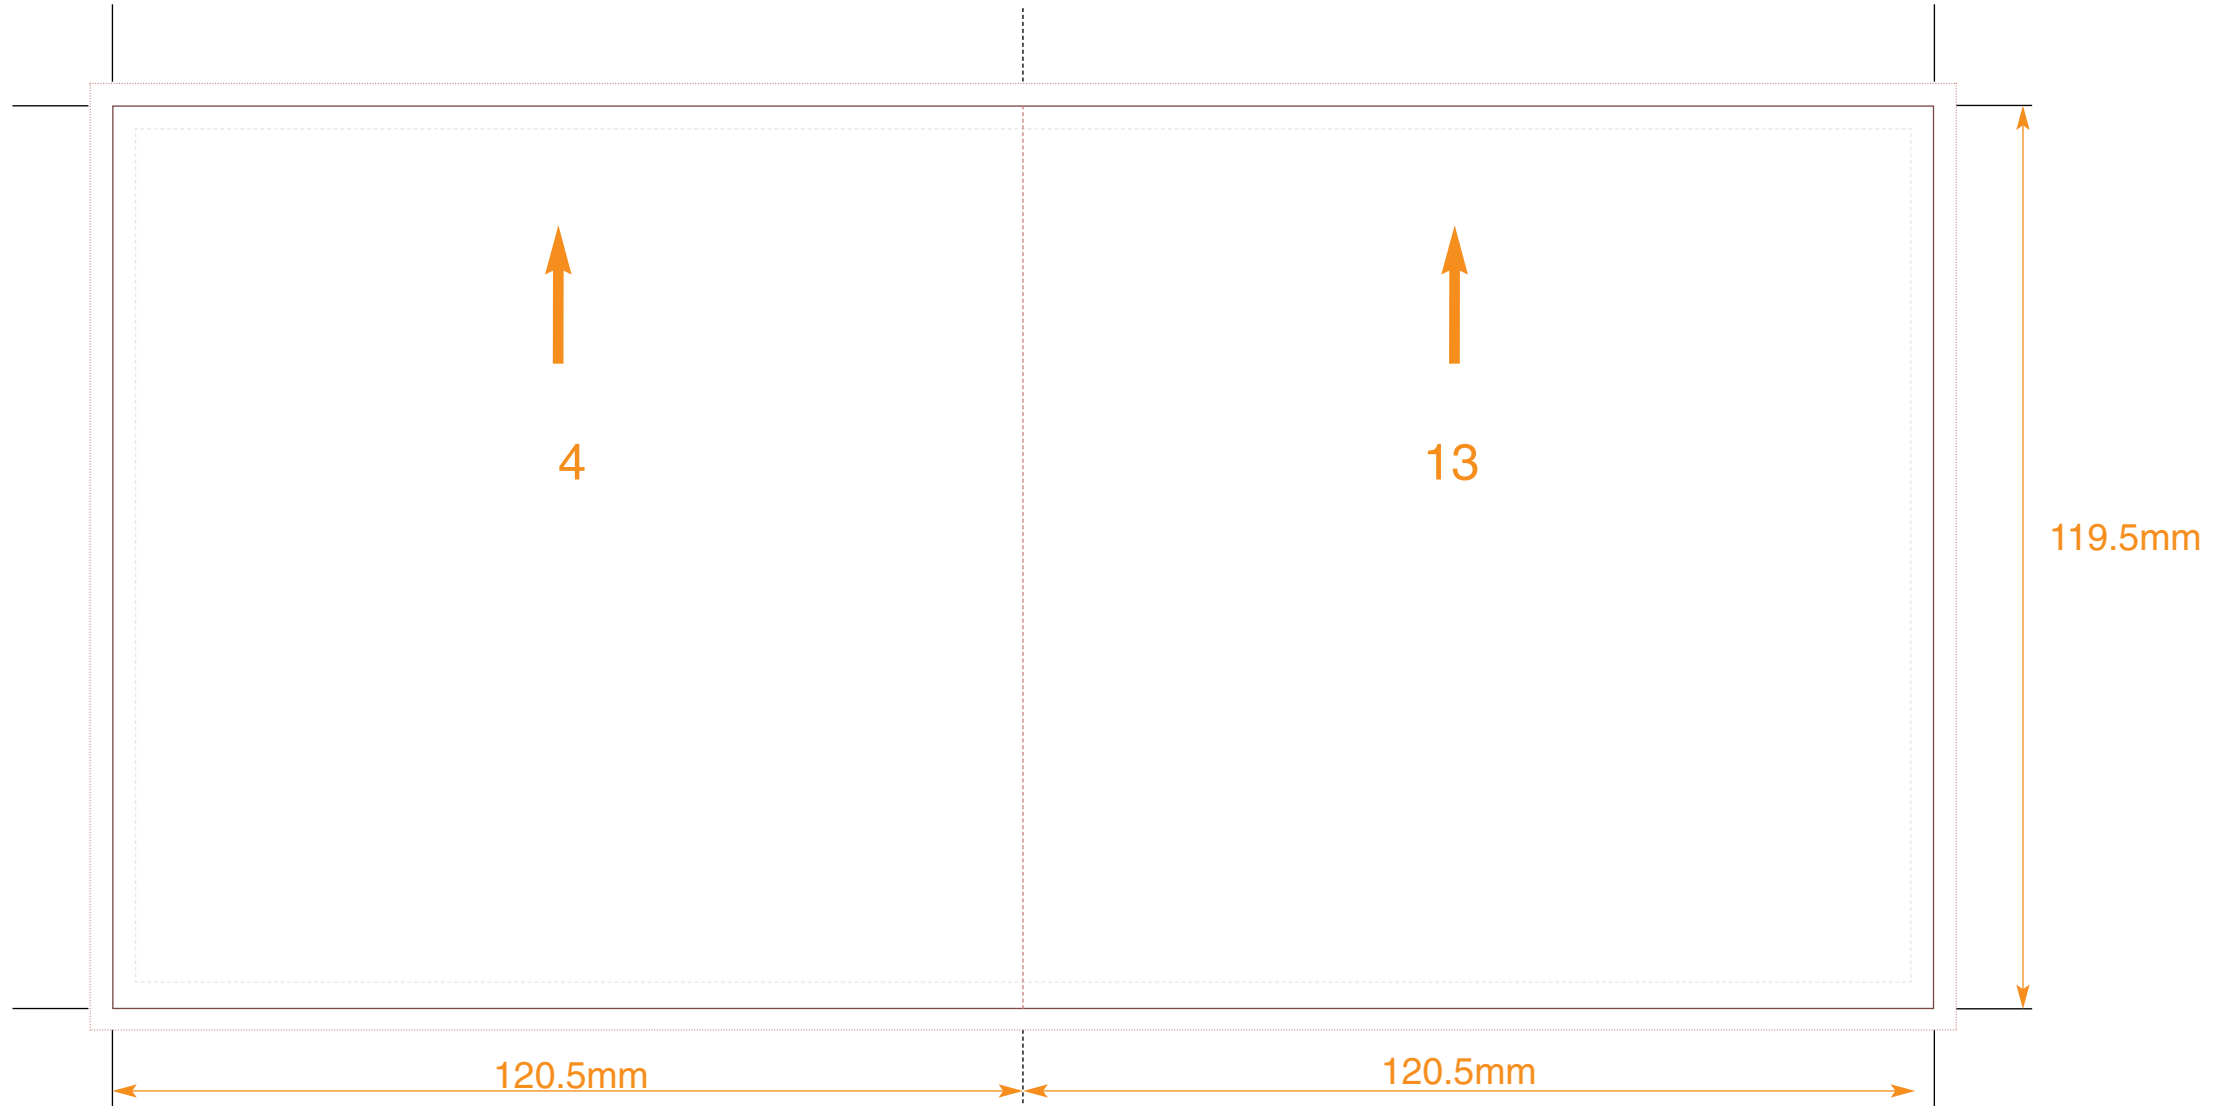

Key:  
No text area  
Bleed  
Trim  
Fold

**Compact Disc Booklet: 16 Pages**

Customer  
Catalogue No.  
Job Title

Page Nos. 14&3

**COLOURS**  
CYAN  
MAGENTA  
YELLOW  
BLACK

**PLEASE NOTE** THIS TEMPLATE IS NOT TO BE ALTERED, MOVED OR THE DOCUMENT SIZE CHANGED.  
THIS PDF IS FOR ILLUSTRATION AND MEASUREMENTS ONLY. **DO NOT LAY ARTWORK DIRECTLY ONTO THIS FILE.**  
ALL DIMENSIONS ARE IN MILLIMETRES. BLEED ALLOWANCE OF 3MM ON TRIMMED EDGES

Key:  
No text area  
Bleed  
Trim  
Fold

**Compact Disc Booklet: 16 Pages**

Customer  
Catalogue No.  
Job Title

Page Nos. 4&13

**COLOURS**  
CYAN  
MAGENTA  
YELLOW  
BLACK

**PLEASE NOTE** THIS TEMPLATE IS NOT TO BE ALTERED, MOVED OR THE DOCUMENT SIZE CHANGED.  
THIS PDF IS FOR ILLUSTRATION AND MEASUREMENTS ONLY. **DO NOT LAY ARTWORK DIRECTLY ONTO THIS FILE.**  
ALL DIMENSIONS ARE IN MILLIMETRES. BLEED ALLOWANCE OF 3MM ON TRIMMED EDGES

Key:  
No text area  
Bleed  
Trim  
Fold

**Compact Disc Booklet: 16 Pages**

Customer  
Catalogue No.  
Job Title

Page Nos. 12&5

**COLOURS**  
CYAN  
MAGENTA  
YELLOW  
BLACK

**PLEASE NOTE** THIS TEMPLATE IS NOT TO BE ALTERED, MOVED OR THE DOCUMENT SIZE CHANGED.  
THIS PDF IS FOR ILLUSTRATION AND MEASUREMENTS ONLY. **DO NOT LAY ARTWORK DIRECTLY ONTO THIS FILE.**  
ALL DIMENSIONS ARE IN MILLIMETRES. BLEED ALLOWANCE OF 3MM ON TRIMMED EDGES