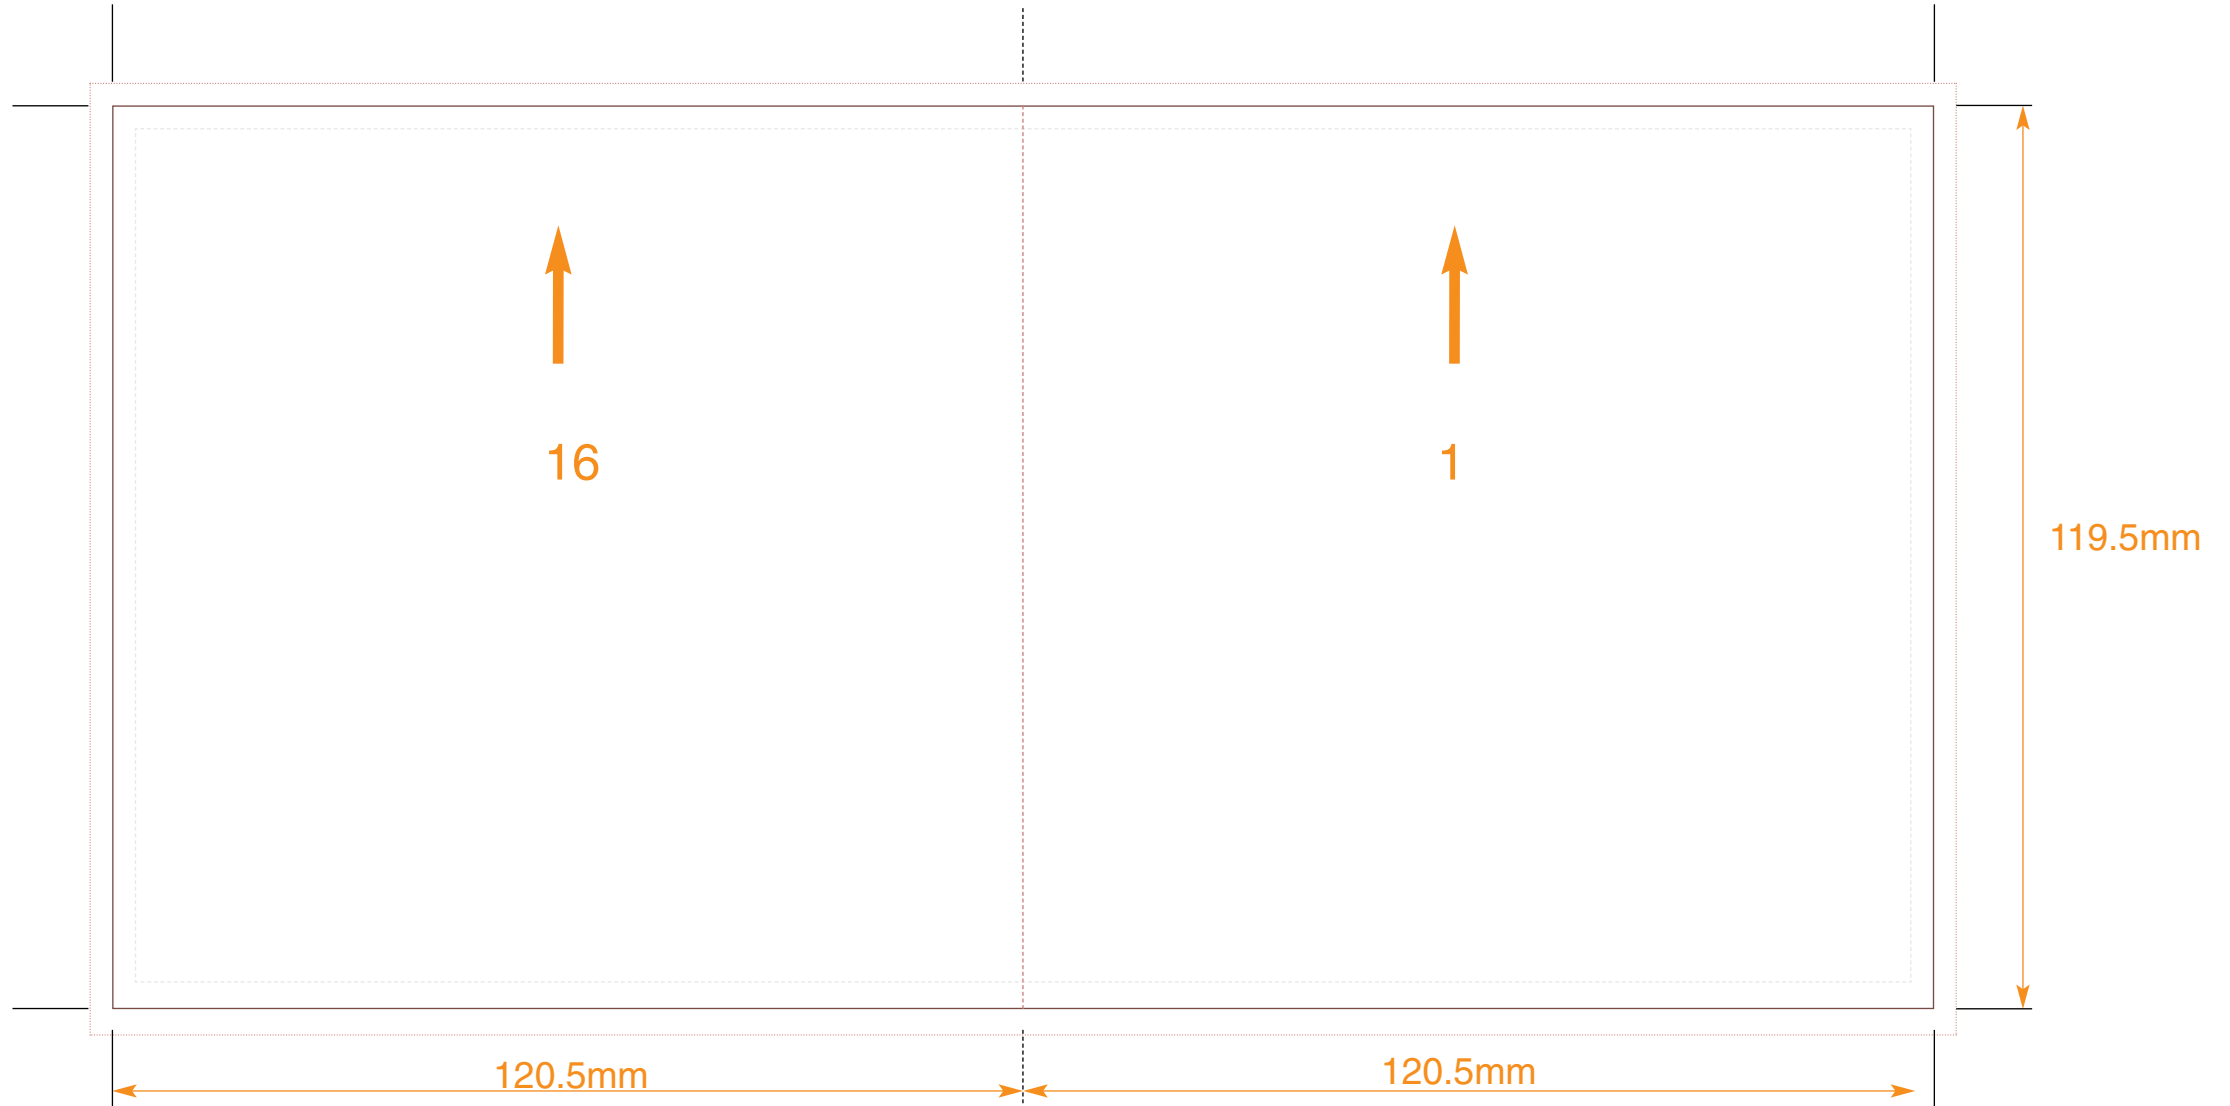

Key:  
No text area  
Bleed  
Trim  
Fold

**Compact Disc Booklet: 16 Pages**

Customer  
Catalogue No.  
Job Title

Page Nos. 16&1

**COLOURS**  
CYAN  
MAGENTA  
YELLOW  
BLACK

**PLEASE NOTE** THIS TEMPLATE IS NOT TO BE ALTERED, MOVED OR THE DOCUMENT SIZE CHANGED.  
THIS PDF IS FOR ILLUSTRATION AND MEASUREMENTS ONLY. **DO NOT LAY ARTWORK DIRECTLY ONTO THIS FILE.**  
ALL DIMENSIONS ARE IN MILLIMETRES. BLEED ALLOWANCE OF 3MM ON TRIMMED EDGES

Key:  
No text area  
Bleed  
Trim  
Fold

**Compact Disc Booklet: 16 Pages**

Customer  
Catalogue No.  
Job Title

Page Nos. 2&15

**COLOURS**  
CYAN  
MAGENTA  
YELLOW  
BLACK

**PLEASE NOTE** THIS TEMPLATE IS NOT TO BE ALTERED, MOVED OR THE DOCUMENT SIZE CHANGED.  
THIS PDF IS FOR ILLUSTRATION AND MEASUREMENTS ONLY. **DO NOT LAY ARTWORK DIRECTLY ONTO THIS FILE.**  
ALL DIMENSIONS ARE IN MILLIMETRES. BLEED ALLOWANCE OF 3MM ON TRIMMED EDGES

Key:  
No text area  
Bleed  
Trim  
Fold

**Compact Disc Booklet: 16 Pages**

Customer  
Catalogue No.  
Job Title

Page Nos. 14&3

**COLOURS**  
CYAN  
MAGENTA  
YELLOW  
BLACK

**PLEASE NOTE** THIS TEMPLATE IS NOT TO BE ALTERED, MOVED OR THE DOCUMENT SIZE CHANGED.  
THIS PDF IS FOR ILLUSTRATION AND MEASUREMENTS ONLY. **DO NOT LAY ARTWORK DIRECTLY ONTO THIS FILE.**  
ALL DIMENSIONS ARE IN MILLIMETRES. BLEED ALLOWANCE OF 3MM ON TRIMMED EDGES

Key:  
No text area  
Bleed  
Trim  
Fold

**Compact Disc Booklet: 16 Pages**

Customer  
Catalogue No.  
Job Title

Page Nos. 4&13

**COLOURS**  
CYAN  
MAGENTA  
YELLOW  
BLACK

**PLEASE NOTE** THIS TEMPLATE IS NOT TO BE ALTERED, MOVED OR THE DOCUMENT SIZE CHANGED.  
THIS PDF IS FOR ILLUSTRATION AND MEASUREMENTS ONLY. **DO NOT LAY ARTWORK DIRECTLY ONTO THIS FILE.**  
ALL DIMENSIONS ARE IN MILLIMETRES. BLEED ALLOWANCE OF 3MM ON TRIMMED EDGES