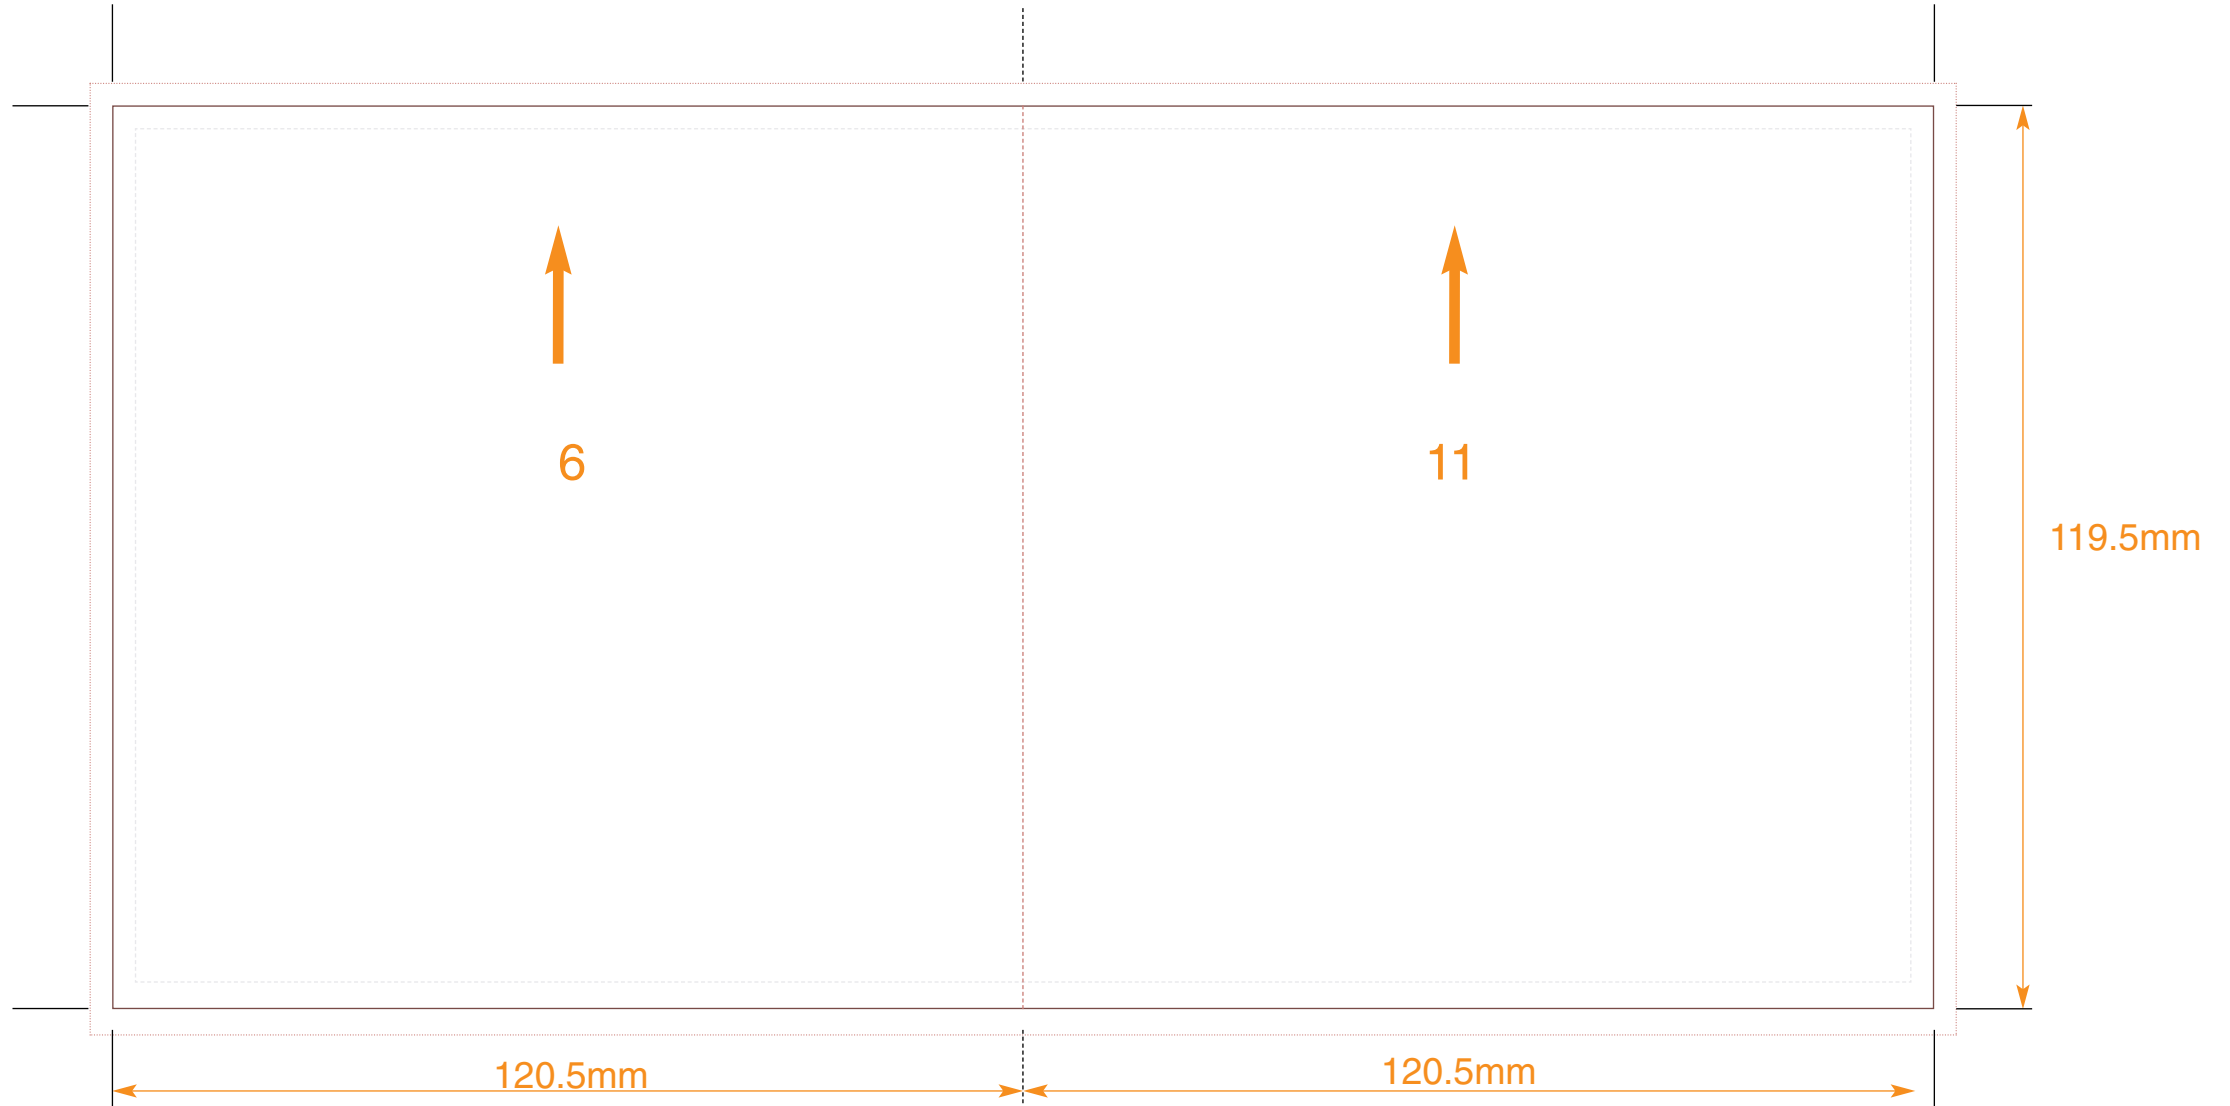

Key:  
No text area  
Bleed  
Trim  
Fold

**Compact Disc Booklet: 16 Pages**

Customer  
Catalogue No.  
Job Title

Page Nos. 12&5

**COLOURS**  
CYAN  
MAGENTA  
YELLOW  
BLACK

**PLEASE NOTE** THIS TEMPLATE IS NOT TO BE ALTERED, MOVED OR THE DOCUMENT SIZE CHANGED.  
THIS PDF IS FOR ILLUSTRATION AND MEASUREMENTS ONLY. **DO NOT LAY ARTWORK DIRECTLY ONTO THIS FILE.**  
ALL DIMENSIONS ARE IN MILLIMETRES. BLEED ALLOWANCE OF 3MM ON TRIMMED EDGES

Key:  
No text area  
Bleed  
Trim  
Fold

**Compact Disc Booklet: 16 Pages**

Customer  
Catalogue No.  
Job Title

Page Nos. 6&11

**COLOURS**  
CYAN  
MAGENTA  
YELLOW  
BLACK

**PLEASE NOTE** THIS TEMPLATE IS NOT TO BE ALTERED, MOVED OR THE DOCUMENT SIZE CHANGED.  
THIS PDF IS FOR ILLUSTRATION AND MEASUREMENTS ONLY. **DO NOT LAY ARTWORK DIRECTLY ONTO THIS FILE.**  
ALL DIMENSIONS ARE IN MILLIMETRES. BLEED ALLOWANCE OF 3MM ON TRIMMED EDGES

Key:  
No text area  
Bleed  
Trim  
Fold

**Compact Disc Booklet: 16 Pages**

Customer  
Catalogue No.  
Job Title

Page Nos. 10&7

**COLOURS**  
CYAN  
MAGENTA  
YELLOW  
BLACK

**PLEASE NOTE** THIS TEMPLATE IS NOT TO BE ALTERED, MOVED OR THE DOCUMENT SIZE CHANGED.  
THIS PDF IS FOR ILLUSTRATION AND MEASUREMENTS ONLY. **DO NOT LAY ARTWORK DIRECTLY ONTO THIS FILE.**  
ALL DIMENSIONS ARE IN MILLIMETRES. BLEED ALLOWANCE OF 3MM ON TRIMMED EDGES