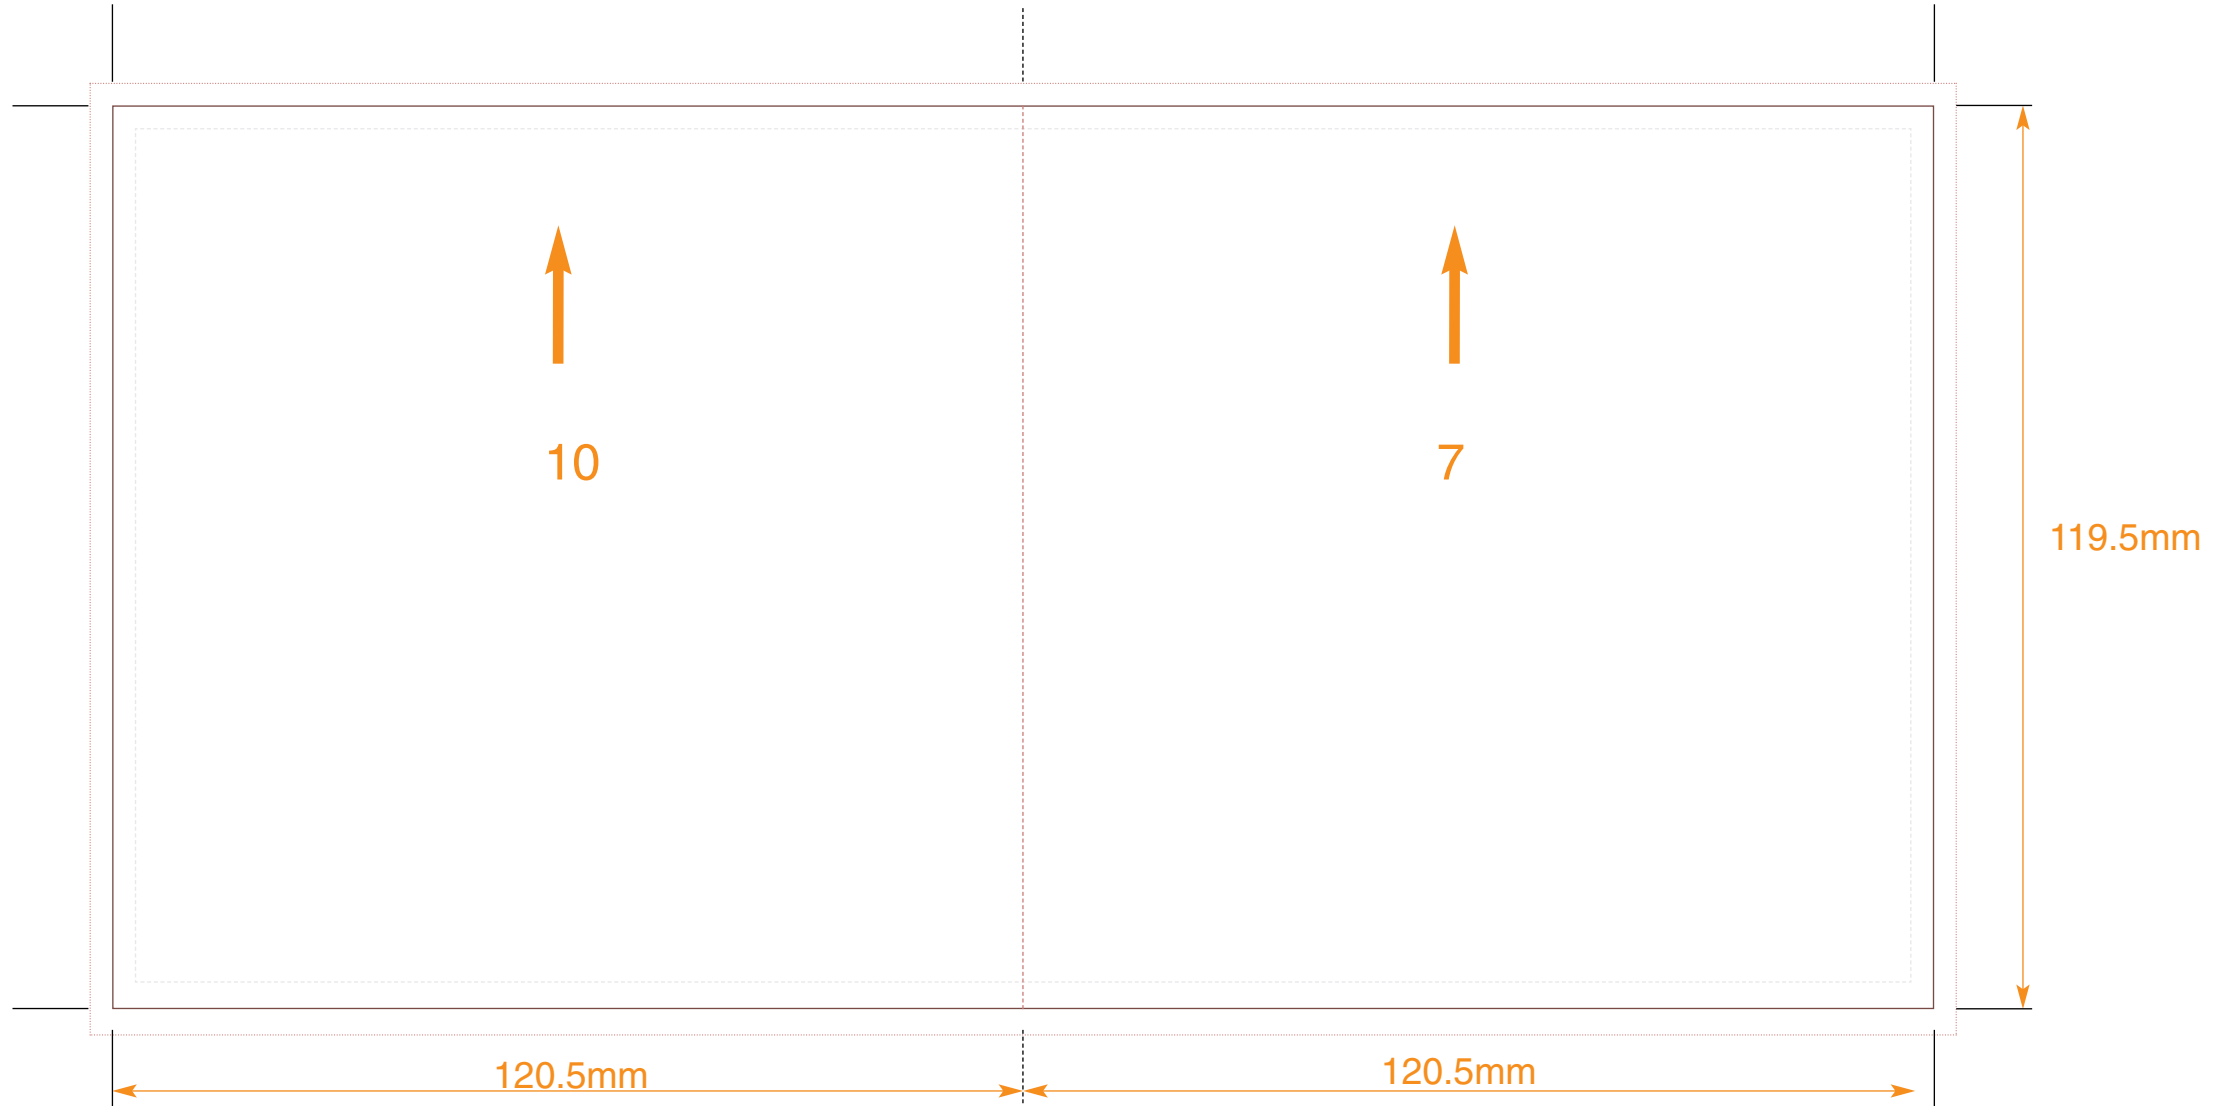

Key:  
No text area  
Bleed  
Trim  
Fold

**Compact Disc Booklet: 16 Pages**

Customer  
Catalogue No.  
Job Title

Page Nos. 6&11

**COLOURS**  
CYAN  
MAGENTA  
YELLOW  
BLACK

**PLEASE NOTE** THIS TEMPLATE IS NOT TO BE ALTERED, MOVED OR THE DOCUMENT SIZE CHANGED.  
THIS PDF IS FOR ILLUSTRATION AND MEASUREMENTS ONLY. **DO NOT LAY ARTWORK DIRECTLY ONTO THIS FILE.**  
ALL DIMENSIONS ARE IN MILLIMETRES. BLEED ALLOWANCE OF 3MM ON TRIMMED EDGES

Key:  
No text area  
Bleed  
Trim  
Fold

**Compact Disc Booklet: 16 Pages**

Customer  
Catalogue No.  
Job Title

Page Nos. 10&7

**COLOURS**  
CYAN  
MAGENTA  
YELLOW  
BLACK

**PLEASE NOTE** THIS TEMPLATE IS NOT TO BE ALTERED, MOVED OR THE DOCUMENT SIZE CHANGED.  
THIS PDF IS FOR ILLUSTRATION AND MEASUREMENTS ONLY. **DO NOT LAY ARTWORK DIRECTLY ONTO THIS FILE.**  
ALL DIMENSIONS ARE IN MILLIMETRES. BLEED ALLOWANCE OF 3MM ON TRIMMED EDGES

Key:  
No text area  
Bleed  
Trim  
Fold

**Compact Disc Booklet: 16 Pages**

Customer  
Catalogue No.  
Job Title

Page Nos. 8&9

**COLOURS**  
CYAN  
MAGENTA  
YELLOW  
BLACK

**PLEASE NOTE** THIS TEMPLATE IS NOT TO BE ALTERED, MOVED OR THE DOCUMENT SIZE CHANGED.  
THIS PDF IS FOR ILLUSTRATION AND MEASUREMENTS ONLY. **DO NOT LAY ARTWORK DIRECTLY ONTO THIS FILE.**  
ALL DIMENSIONS ARE IN MILLIMETRES. BLEED ALLOWANCE OF 3MM ON TRIMMED EDGES