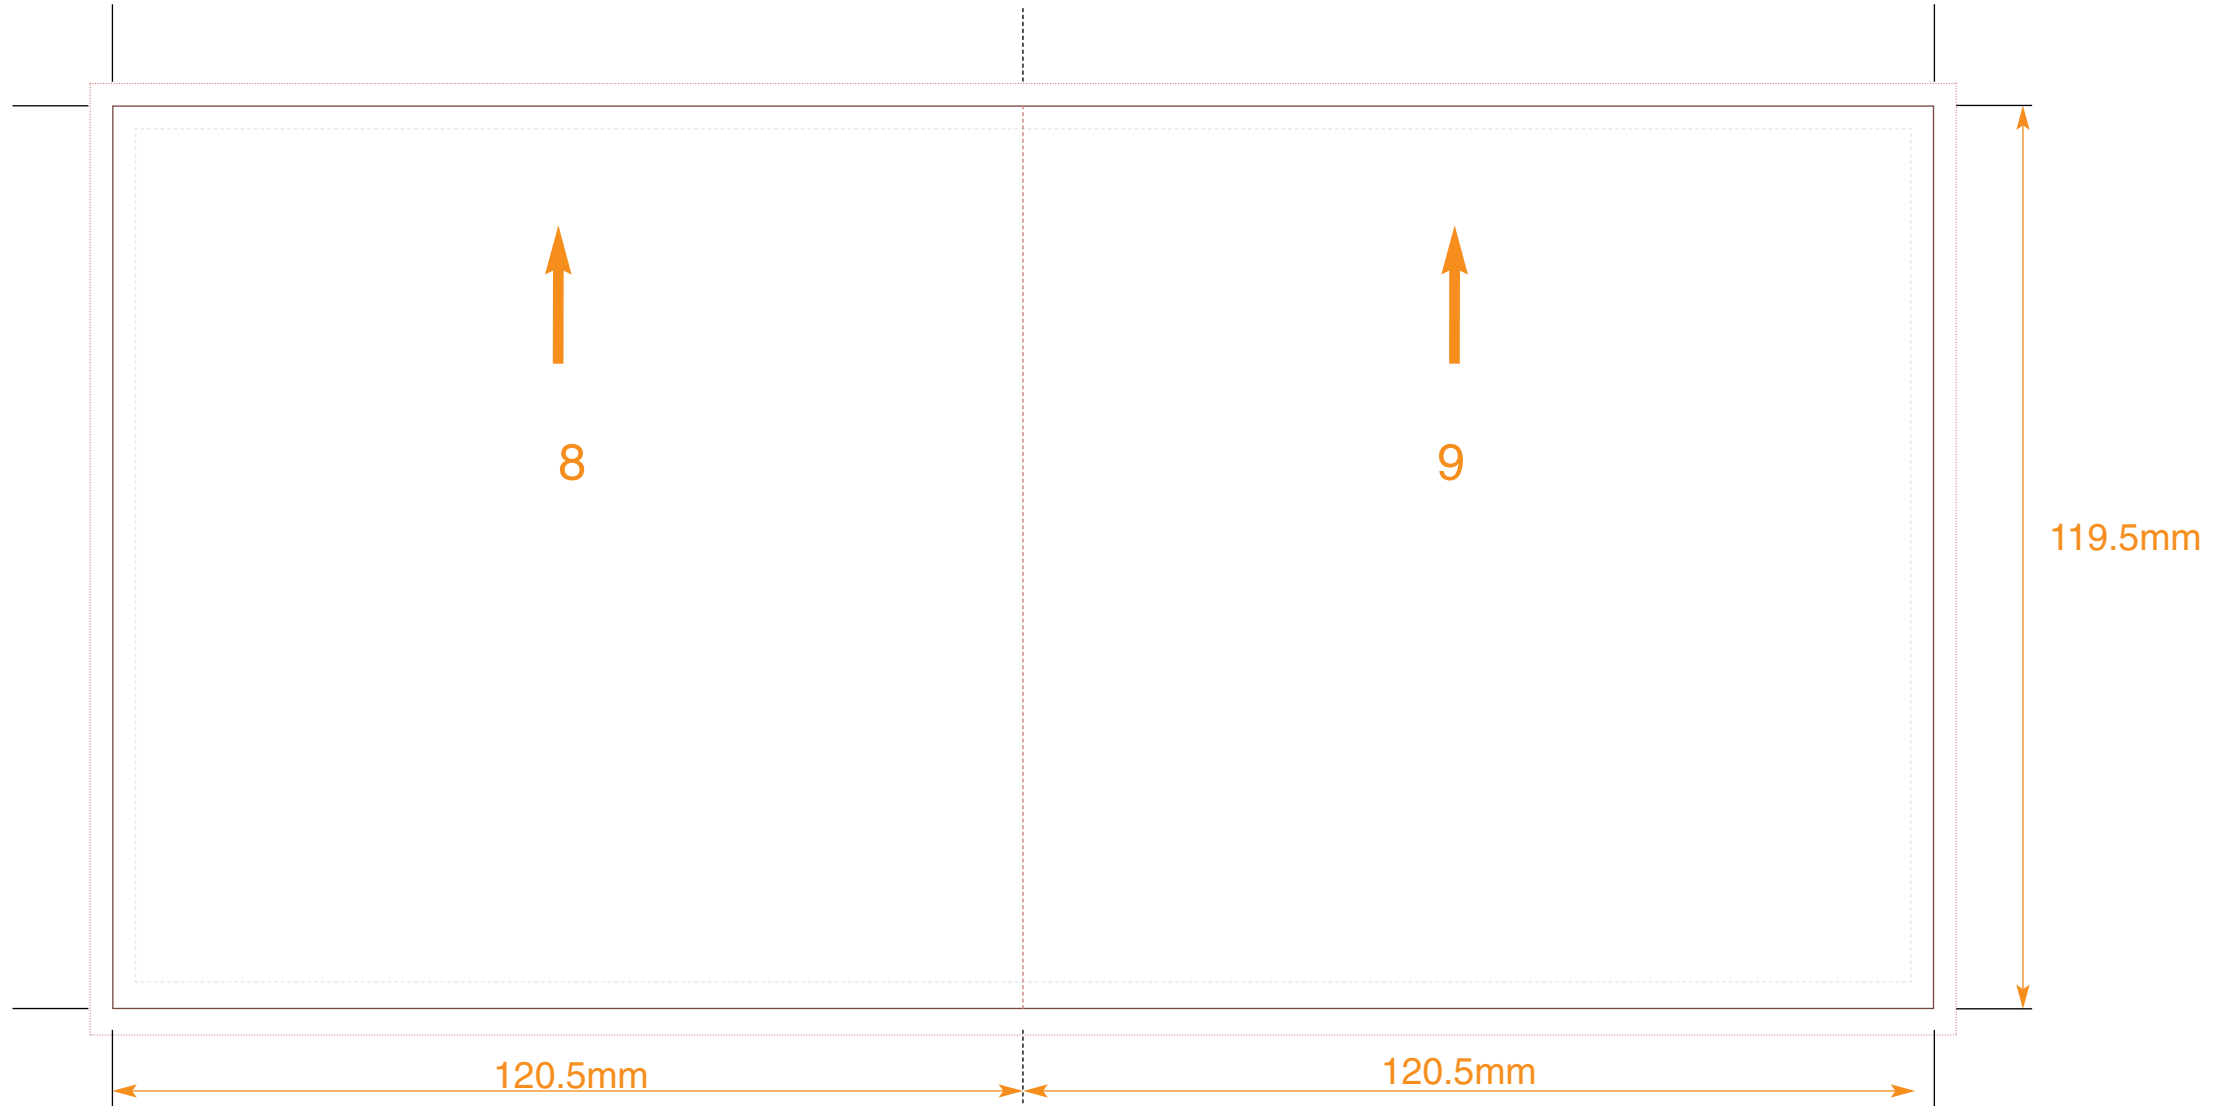

Key:  
No text area  
Bleed  
Trim  
Fold

**Compact Disc Booklet: 16 Pages**

Customer  
Catalogue No.  
Job Title

Page Nos. 6&11

**COLOURS**  
CYAN  
MAGENTA  
YELLOW  
BLACK

**PLEASE NOTE** THIS TEMPLATE IS NOT TO BE ALTERED, MOVED OR THE DOCUMENT SIZE CHANGED.  
THIS PDF IS FOR ILLUSTRATION AND MEASUREMENTS ONLY. **DO NOT LAY ARTWORK DIRECTLY ONTO THIS FILE.**  
ALL DIMENSIONS ARE IN MILLIMETRES. BLEED ALLOWANCE OF 3MM ON TRIMMED EDGES

Key:  
No text area  
Bleed  
Trim  
Fold

**Compact Disc Booklet: 16 Pages**

Customer  
Catalogue No.  
Job Title

Page Nos. 10&7

**COLOURS**  
CYAN  
MAGENTA  
YELLOW  
BLACK

**PLEASE NOTE** THIS TEMPLATE IS NOT TO BE ALTERED, MOVED OR THE DOCUMENT SIZE CHANGED.  
THIS PDF IS FOR ILLUSTRATION AND MEASUREMENTS ONLY. **DO NOT LAY ARTWORK DIRECTLY ONTO THIS FILE.**  
ALL DIMENSIONS ARE IN MILLIMETRES. BLEED ALLOWANCE OF 3MM ON TRIMMED EDGES

Key:  
No text area  
Bleed  
Trim  
Fold

**Compact Disc Booklet: 16 Pages**

Customer  
Catalogue No.  
Job Title

Page Nos. 8&9

**COLOURS**  
CYAN  
MAGENTA  
YELLOW  
BLACK

**PLEASE NOTE** THIS TEMPLATE IS NOT TO BE ALTERED, MOVED OR THE DOCUMENT SIZE CHANGED.  
THIS PDF IS FOR ILLUSTRATION AND MEASUREMENTS ONLY. **DO NOT LAY ARTWORK DIRECTLY ONTO THIS FILE.**  
ALL DIMENSIONS ARE IN MILLIMETRES. BLEED ALLOWANCE OF 3MM ON TRIMMED EDGES