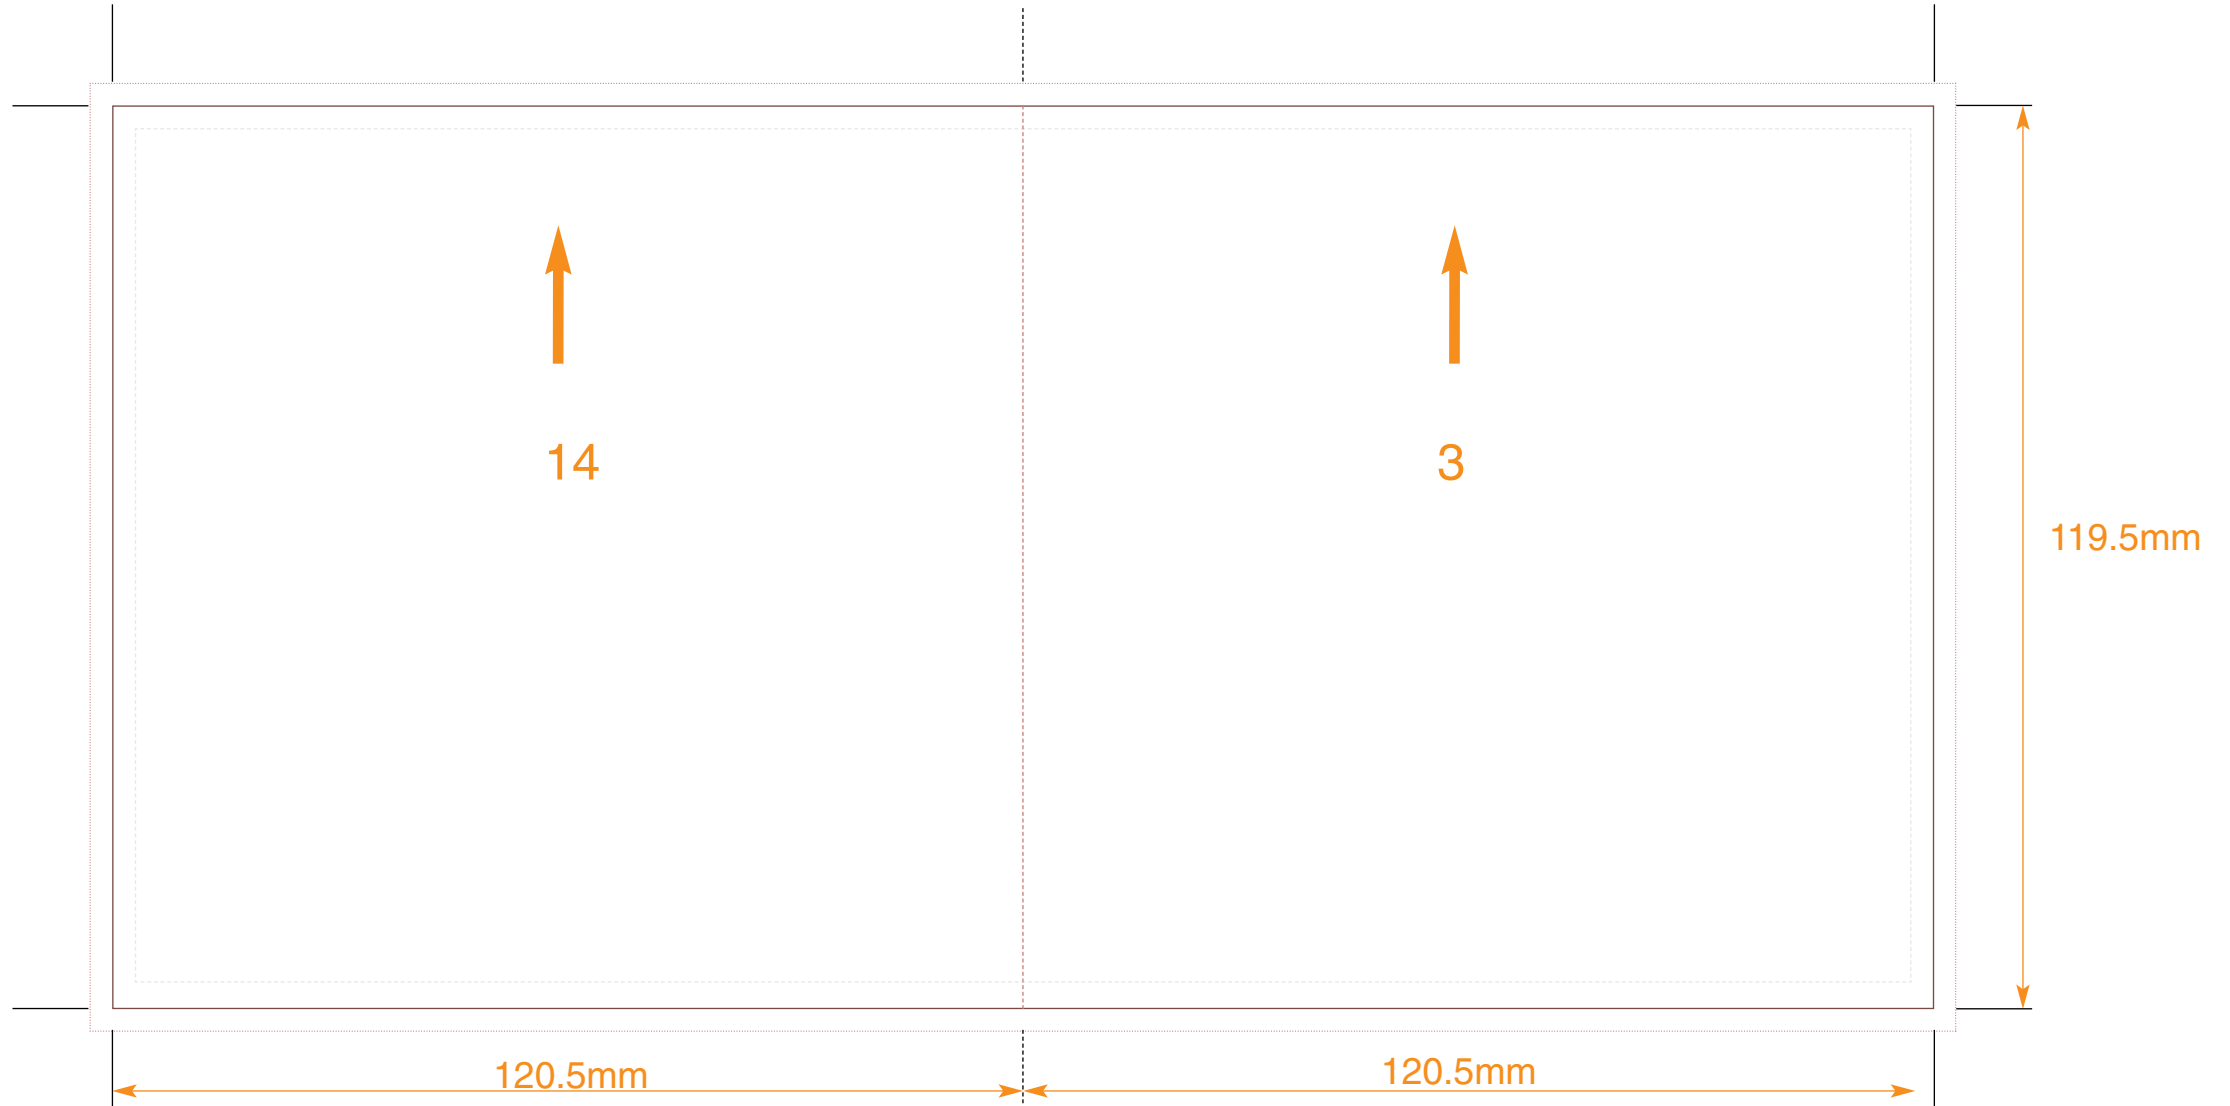

Key:  
No text area  
Bleed  
Trim  
Fold

**Compact Disc Booklet: 16 Pages**

Customer  
Catalogue No.  
Job Title

Page Nos. 16&1

**COLOURS**  
CYAN  
MAGENTA  
YELLOW  
BLACK

**PLEASE NOTE** THIS TEMPLATE IS NOT TO BE ALTERED, MOVED OR THE DOCUMENT SIZE CHANGED.  
THIS PDF IS FOR ILLUSTRATION AND MEASUREMENTS ONLY. **DO NOT LAY ARTWORK DIRECTLY ONTO THIS FILE.**  
ALL DIMENSIONS ARE IN MILLIMETRES. BLEED ALLOWANCE OF 3MM ON TRIMMED EDGES

Key:  
No text area  
Bleed  
Trim  
Fold

**Compact Disc Booklet: 16 Pages**

Customer  
Catalogue No.  
Job Title

Page Nos. 2&15

**COLOURS**  
CYAN  
MAGENTA  
YELLOW  
BLACK

**PLEASE NOTE** THIS TEMPLATE IS NOT TO BE ALTERED, MOVED OR THE DOCUMENT SIZE CHANGED.  
THIS PDF IS FOR ILLUSTRATION AND MEASUREMENTS ONLY. **DO NOT LAY ARTWORK DIRECTLY ONTO THIS FILE.**  
ALL DIMENSIONS ARE IN MILLIMETRES. BLEED ALLOWANCE OF 3MM ON TRIMMED EDGES

Key:  
No text area  
Bleed  
Trim  
Fold

**Compact Disc Booklet: 16 Pages**

Customer  
Catalogue No.  
Job Title

Page Nos. 14&3

**COLOURS**  
CYAN  
MAGENTA  
YELLOW  
BLACK

**PLEASE NOTE** THIS TEMPLATE IS NOT TO BE ALTERED, MOVED OR THE DOCUMENT SIZE CHANGED.  
THIS PDF IS FOR ILLUSTRATION AND MEASUREMENTS ONLY. **DO NOT LAY ARTWORK DIRECTLY ONTO THIS FILE.**  
ALL DIMENSIONS ARE IN MILLIMETRES. BLEED ALLOWANCE OF 3MM ON TRIMMED EDGES

Key:  
No text area  
Bleed  
Trim  
Fold

**Compact Disc Booklet: 16 Pages**

Customer  
Catalogue No.  
Job Title

Page Nos. 12&5

**COLOURS**  
CYAN  
MAGENTA  
YELLOW  
BLACK

**PLEASE NOTE** THIS TEMPLATE IS NOT TO BE ALTERED, MOVED OR THE DOCUMENT SIZE CHANGED.  
THIS PDF IS FOR ILLUSTRATION AND MEASUREMENTS ONLY. **DO NOT LAY ARTWORK DIRECTLY ONTO THIS FILE.**  
ALL DIMENSIONS ARE IN MILLIMETRES. BLEED ALLOWANCE OF 3MM ON TRIMMED EDGES