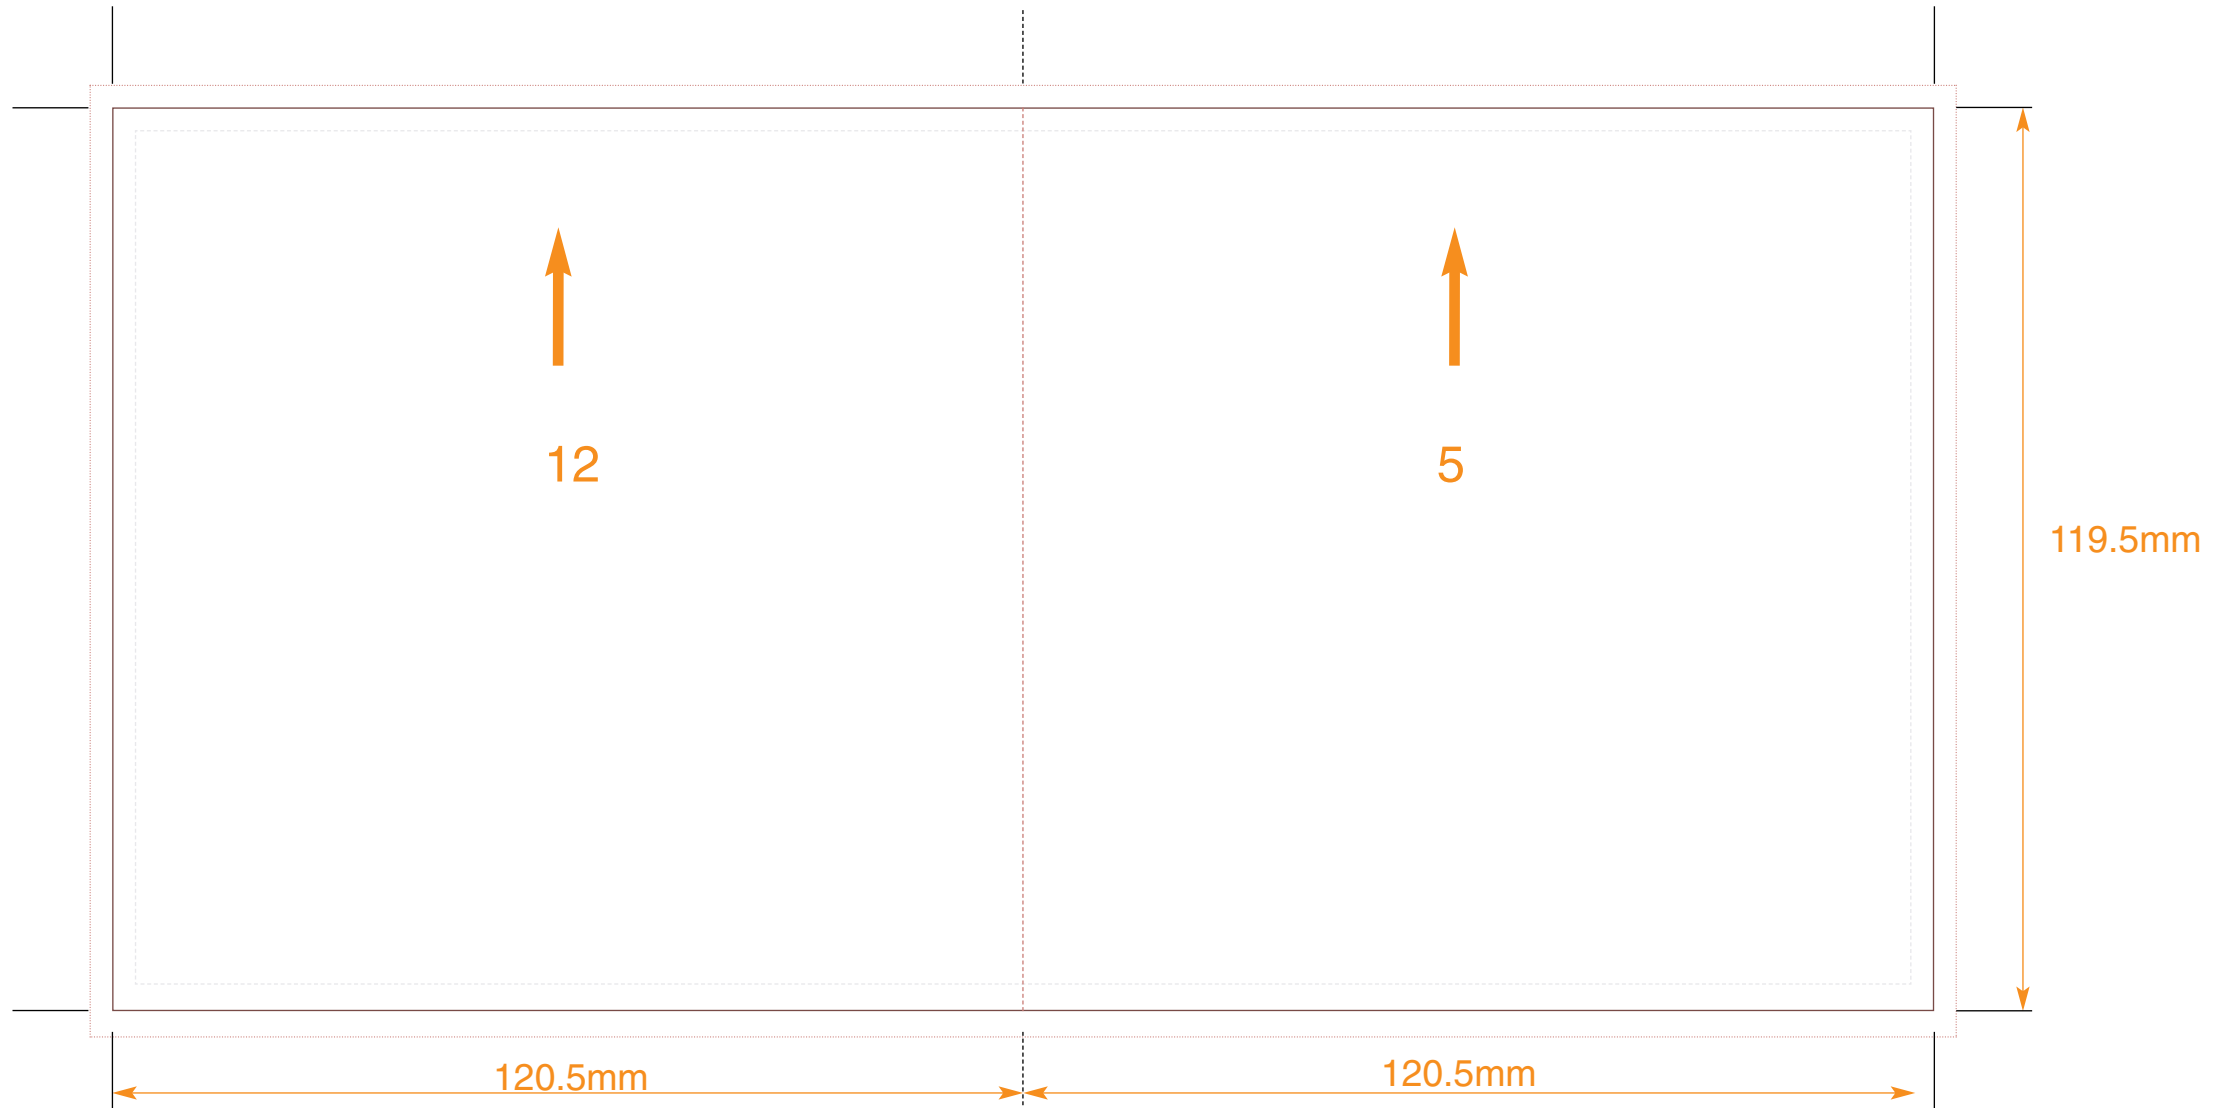

Key:  
No text area  
Bleed  
Trim  
Fold

**Compact Disc Booklet: 16 Pages**

Customer  
Catalogue No.  
Job Title

Page Nos. 4&13

**COLOURS**  
CYAN  
MAGENTA  
YELLOW  
BLACK

**PLEASE NOTE** THIS TEMPLATE IS NOT TO BE ALTERED, MOVED OR THE DOCUMENT SIZE CHANGED.  
THIS PDF IS FOR ILLUSTRATION AND MEASUREMENTS ONLY. **DO NOT LAY ARTWORK DIRECTLY ONTO THIS FILE.**  
ALL DIMENSIONS ARE IN MILLIMETRES. BLEED ALLOWANCE OF 3MM ON TRIMMED EDGES

Key:  
No text area  
Bleed  
Trim  
Fold

**Compact Disc Booklet: 16 Pages**

Customer  
Catalogue No.  
Job Title

Page Nos. 12&5

**COLOURS**  
CYAN  
MAGENTA  
YELLOW  
BLACK

**PLEASE NOTE** THIS TEMPLATE IS NOT TO BE ALTERED, MOVED OR THE DOCUMENT SIZE CHANGED.  
THIS PDF IS FOR ILLUSTRATION AND MEASUREMENTS ONLY. **DO NOT LAY ARTWORK DIRECTLY ONTO THIS FILE.**  
ALL DIMENSIONS ARE IN MILLIMETRES. BLEED ALLOWANCE OF 3MM ON TRIMMED EDGES

Key:  
No text area  
Bleed  
Trim  
Fold

**Compact Disc Booklet: 16 Pages**

Customer  
Catalogue No.  
Job Title

Page Nos. 6&11

**COLOURS**  
CYAN  
MAGENTA  
YELLOW  
BLACK

**PLEASE NOTE** THIS TEMPLATE IS NOT TO BE ALTERED, MOVED OR THE DOCUMENT SIZE CHANGED.  
THIS PDF IS FOR ILLUSTRATION AND MEASUREMENTS ONLY. **DO NOT LAY ARTWORK DIRECTLY ONTO THIS FILE.**  
ALL DIMENSIONS ARE IN MILLIMETRES. BLEED ALLOWANCE OF 3MM ON TRIMMED EDGES

Key:  
No text area  
Bleed  
Trim  
Fold

**Compact Disc Booklet: 16 Pages**

Customer  
Catalogue No.  
Job Title

Page Nos. 10&7

**COLOURS**  
CYAN  
MAGENTA  
YELLOW  
BLACK

**PLEASE NOTE** THIS TEMPLATE IS NOT TO BE ALTERED, MOVED OR THE DOCUMENT SIZE CHANGED.  
THIS PDF IS FOR ILLUSTRATION AND MEASUREMENTS ONLY. **DO NOT LAY ARTWORK DIRECTLY ONTO THIS FILE.**  
ALL DIMENSIONS ARE IN MILLIMETRES. BLEED ALLOWANCE OF 3MM ON TRIMMED EDGES