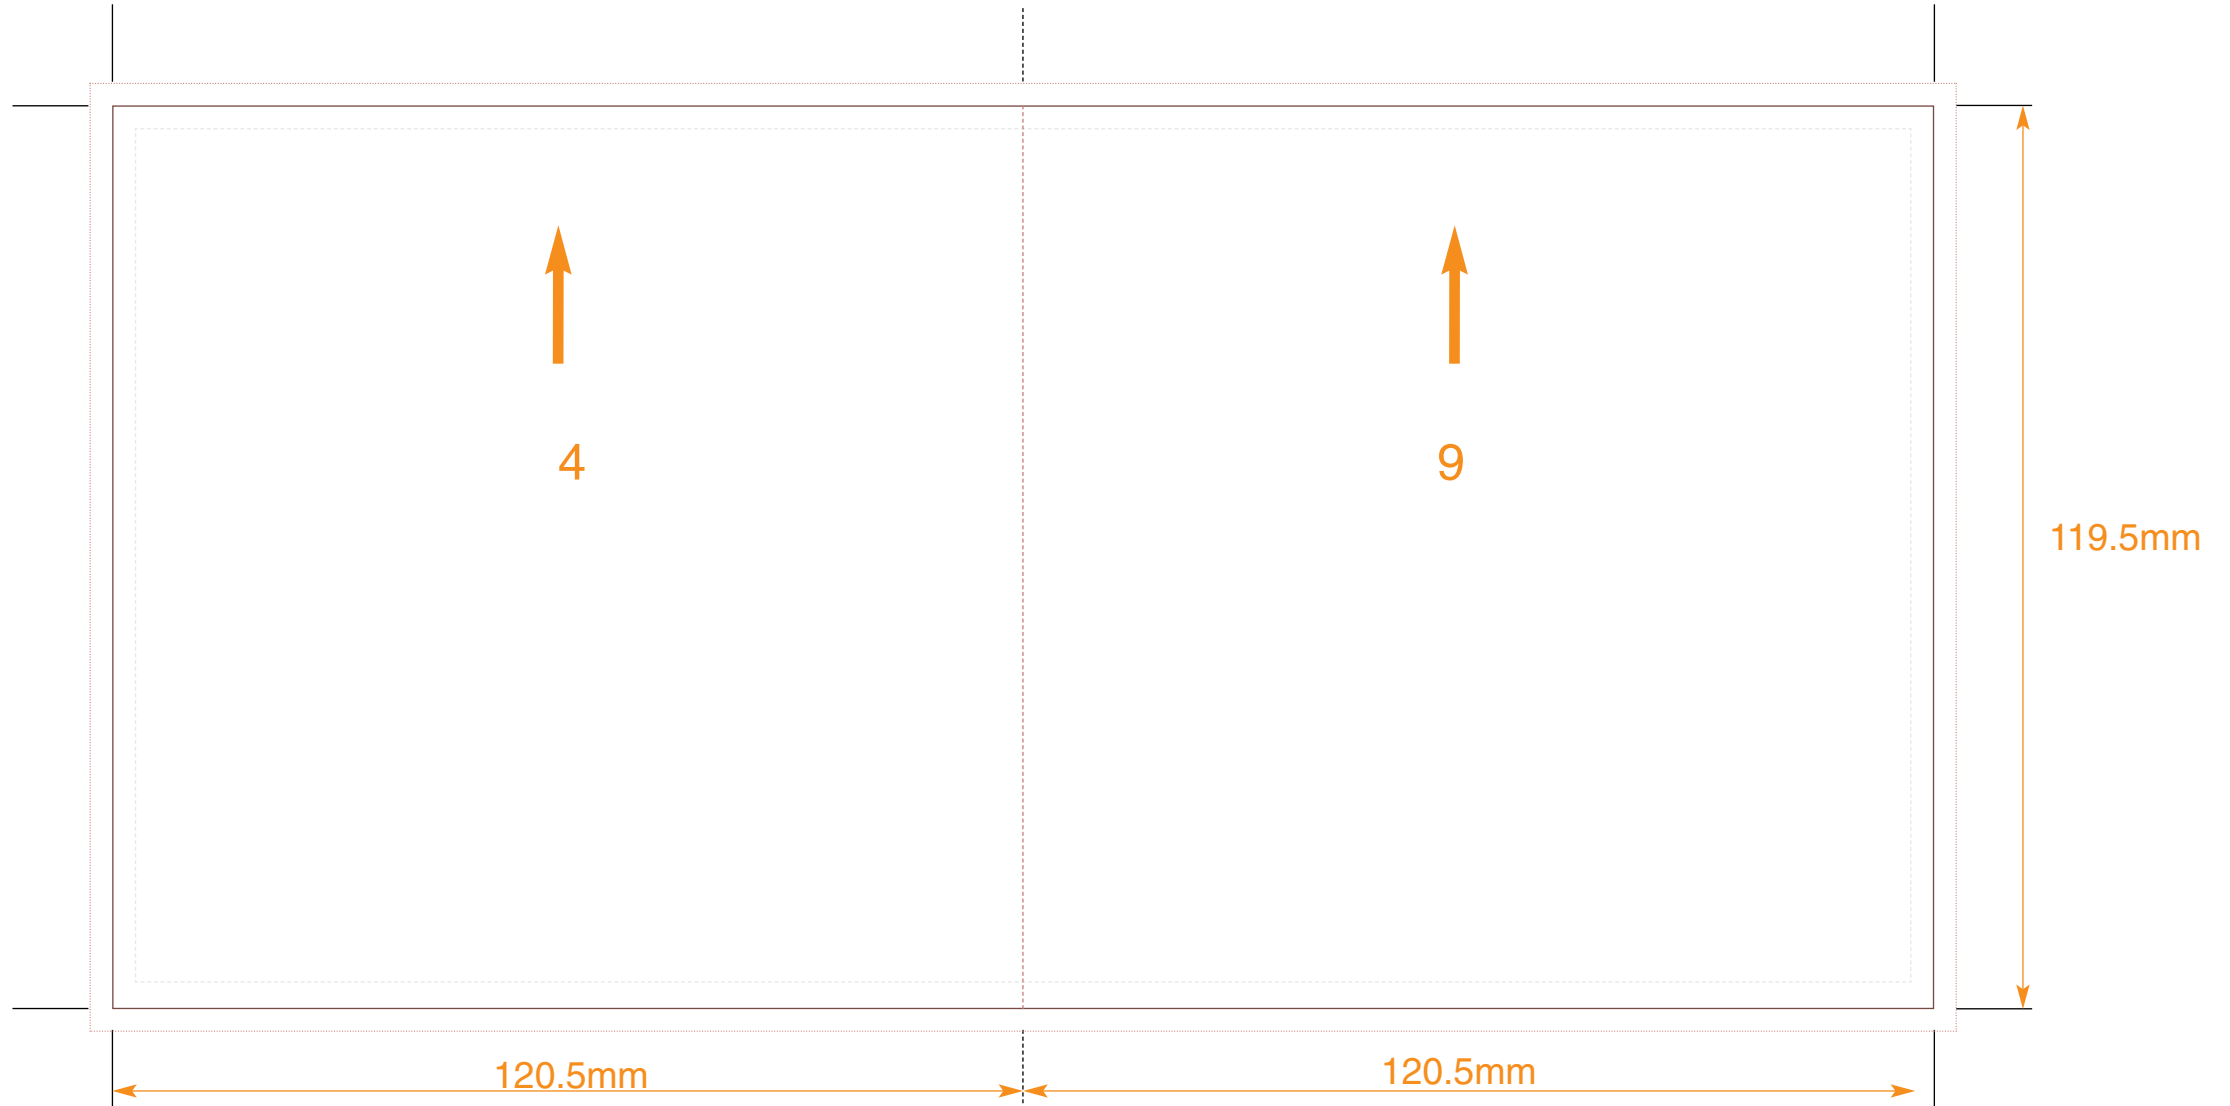

Key:
No text area
Bleed
Trim
Fold

Compact Disc Booklet: 12 Pages

Customer
Catalogue No.
Job Title

Page Nos. 10&3

COLOURS
CYAN
MAGENTA
YELLOW
BLACK

PLEASE NOTE THIS TEMPLATE IS NOT TO BE ALTERED, MOVED OR THE DOCUMENT SIZE CHANGED.
THIS PDF IS FOR ILLUSTRATION AND MEASUREMENTS ONLY. **DO NOT LAY ARTWORK DIRECTLY ONTO THIS FILE.**
ALL DIMENSIONS ARE IN MILLIMETRES. BLEED ALLOWANCE OF 3MM ON TRIMMED EDGES

Key:
No text area
Bleed
Trim
Fold

Compact Disc Booklet: 12 Pages

Customer
Catalogue No.
Job Title

Page Nos. 4&9

COLOURS
CYAN
MAGENTA
YELLOW
BLACK

PLEASE NOTE THIS TEMPLATE IS NOT TO BE ALTERED, MOVED OR THE DOCUMENT SIZE CHANGED.
THIS PDF IS FOR ILLUSTRATION AND MEASUREMENTS ONLY. **DO NOT LAY ARTWORK DIRECTLY ONTO THIS FILE.**
ALL DIMENSIONS ARE IN MILLIMETRES. BLEED ALLOWANCE OF 3MM ON TRIMMED EDGES

Key:
No text area
Bleed
Trim
Fold

Compact Disc Booklet: 12 Pages

Customer
Catalogue No.
Job Title

Page Nos. 8&5

COLOURS
CYAN
MAGENTA
YELLOW
BLACK

PLEASE NOTE THIS TEMPLATE IS NOT TO BE ALTERED, MOVED OR THE DOCUMENT SIZE CHANGED.
THIS PDF IS FOR ILLUSTRATION AND MEASUREMENTS ONLY. **DO NOT LAY ARTWORK DIRECTLY ONTO THIS FILE.**
ALL DIMENSIONS ARE IN MILLIMETRES. BLEED ALLOWANCE OF 3MM ON TRIMMED EDGES