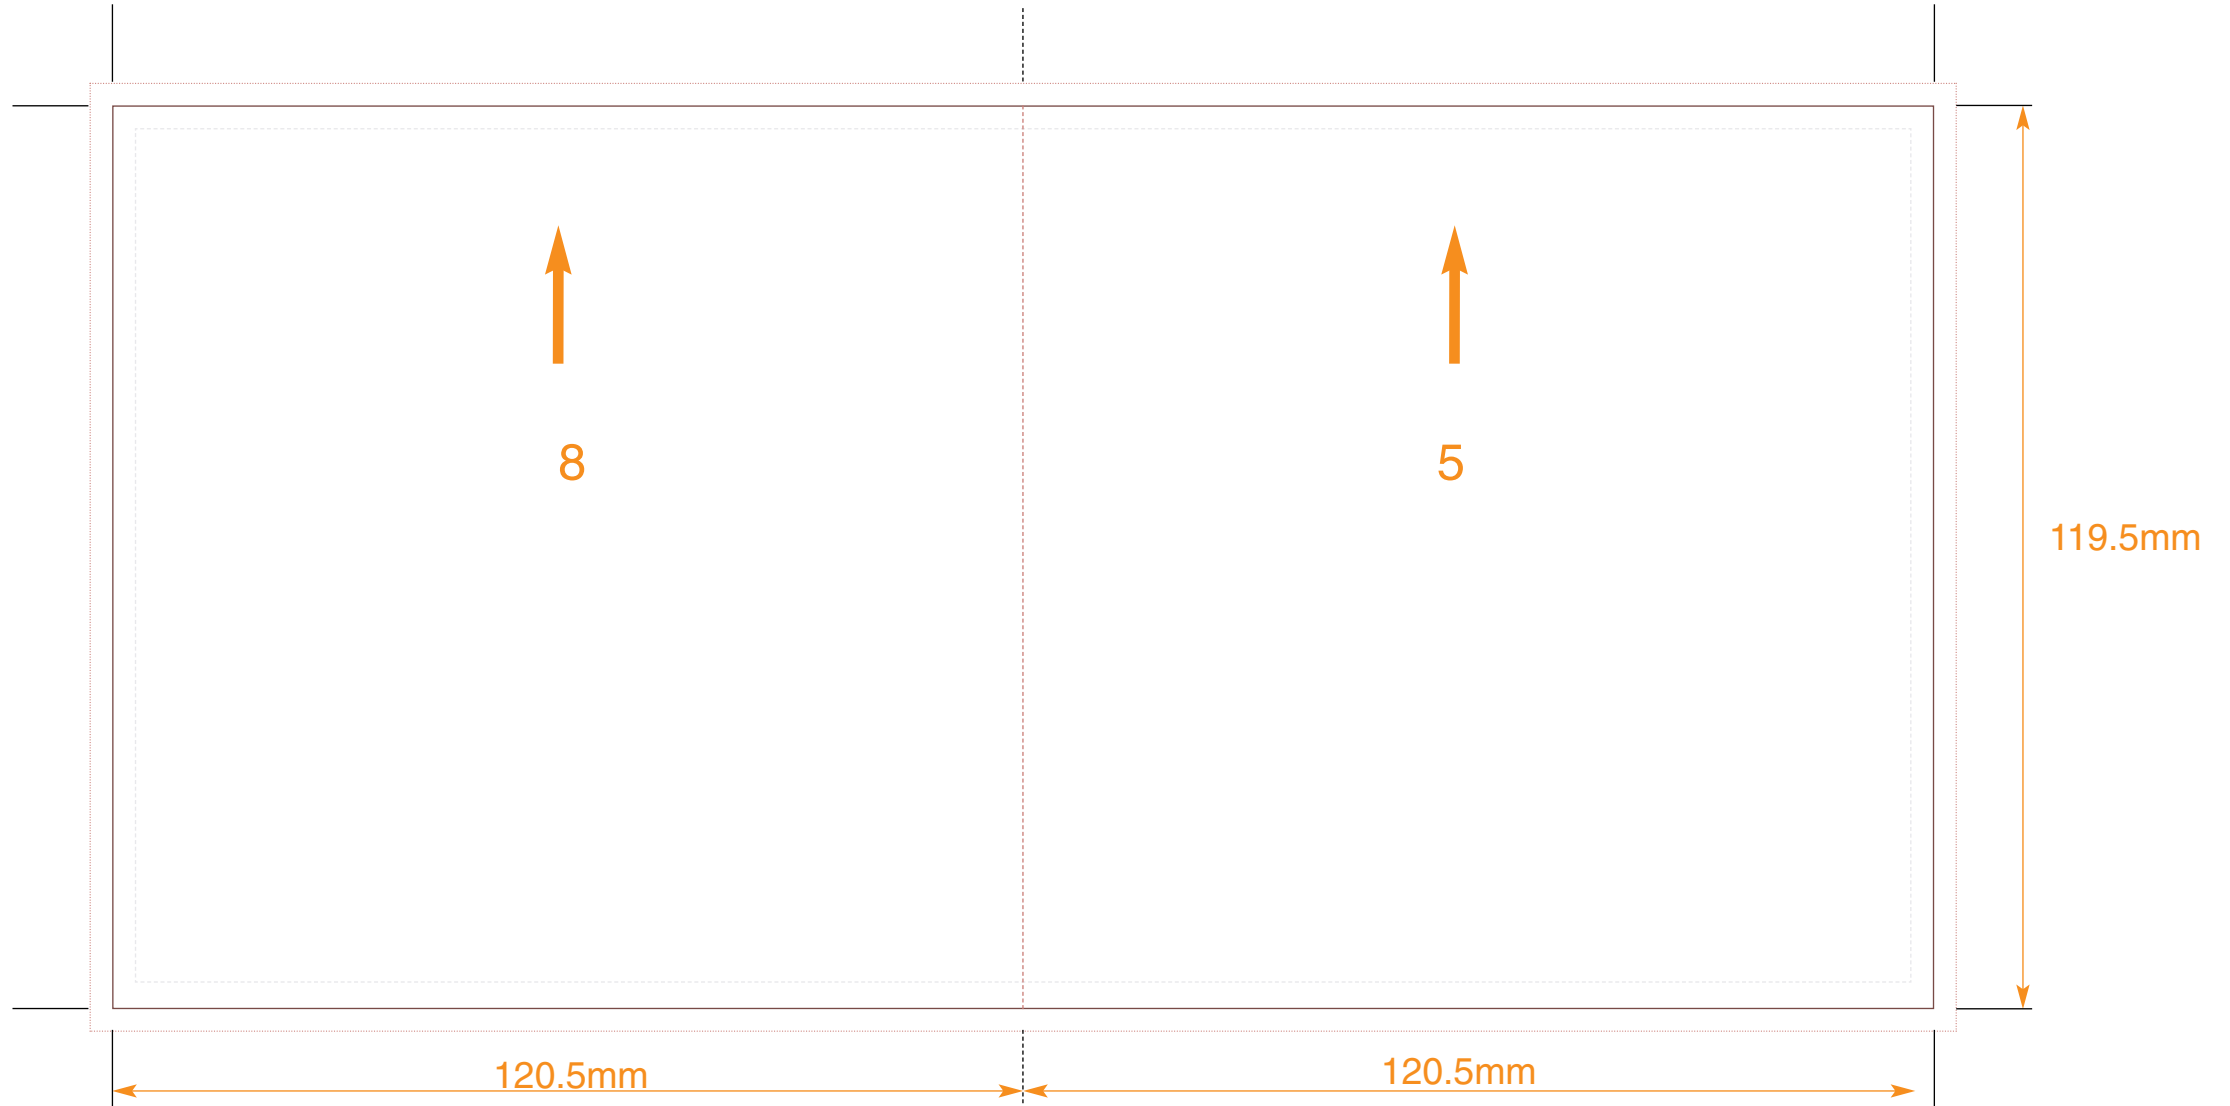

Key:
No text area
Bleed
Trim
Fold

Compact Disc Booklet: 12 Pages

Customer
Catalogue No.
Job Title

Page Nos. 10&3

COLOURS
CYAN
MAGENTA
YELLOW
BLACK

PLEASE NOTE THIS TEMPLATE IS NOT TO BE ALTERED, MOVED OR THE DOCUMENT SIZE CHANGED.
THIS PDF IS FOR ILLUSTRATION AND MEASUREMENTS ONLY. **DO NOT LAY ARTWORK DIRECTLY ONTO THIS FILE.**
ALL DIMENSIONS ARE IN MILLIMETRES. BLEED ALLOWANCE OF 3MM ON TRIMMED EDGES

Key:
No text area
Bleed
Trim
Fold

Compact Disc Booklet: 12 Pages

Customer
Catalogue No.
Job Title

Page Nos. 4&9

COLOURS
CYAN
MAGENTA
YELLOW
BLACK

PLEASE NOTE THIS TEMPLATE IS NOT TO BE ALTERED, MOVED OR THE DOCUMENT SIZE CHANGED.
THIS PDF IS FOR ILLUSTRATION AND MEASUREMENTS ONLY. **DO NOT LAY ARTWORK DIRECTLY ONTO THIS FILE.**
ALL DIMENSIONS ARE IN MILLIMETRES. BLEED ALLOWANCE OF 3MM ON TRIMMED EDGES

Key:
No text area
Bleed
Trim
Fold

Compact Disc Booklet: 12 Pages

Customer
Catalogue No.
Job Title

Page Nos. 8&5

COLOURS
CYAN
MAGENTA
YELLOW
BLACK

PLEASE NOTE THIS TEMPLATE IS NOT TO BE ALTERED, MOVED OR THE DOCUMENT SIZE CHANGED.
THIS PDF IS FOR ILLUSTRATION AND MEASUREMENTS ONLY. **DO NOT LAY ARTWORK DIRECTLY ONTO THIS FILE.**
ALL DIMENSIONS ARE IN MILLIMETRES. BLEED ALLOWANCE OF 3MM ON TRIMMED EDGES

Key:
No text area
Bleed
Trim
Fold

Compact Disc Booklet: 12 Pages

Customer
Catalogue No.
Job Title

Page Nos.6&7

COLOURS
CYAN
MAGENTA
YELLOW
BLACK

PLEASE NOTE THIS TEMPLATE IS NOT TO BE ALTERED, MOVED OR THE DOCUMENT SIZE CHANGED.
THIS PDF IS FOR ILLUSTRATION AND MEASUREMENTS ONLY. **DO NOT LAY ARTWORK DIRECTLY ONTO THIS FILE.**
ALL DIMENSIONS ARE IN MILLIMETRES. BLEED ALLOWANCE OF 3MM ON TRIMMED EDGES