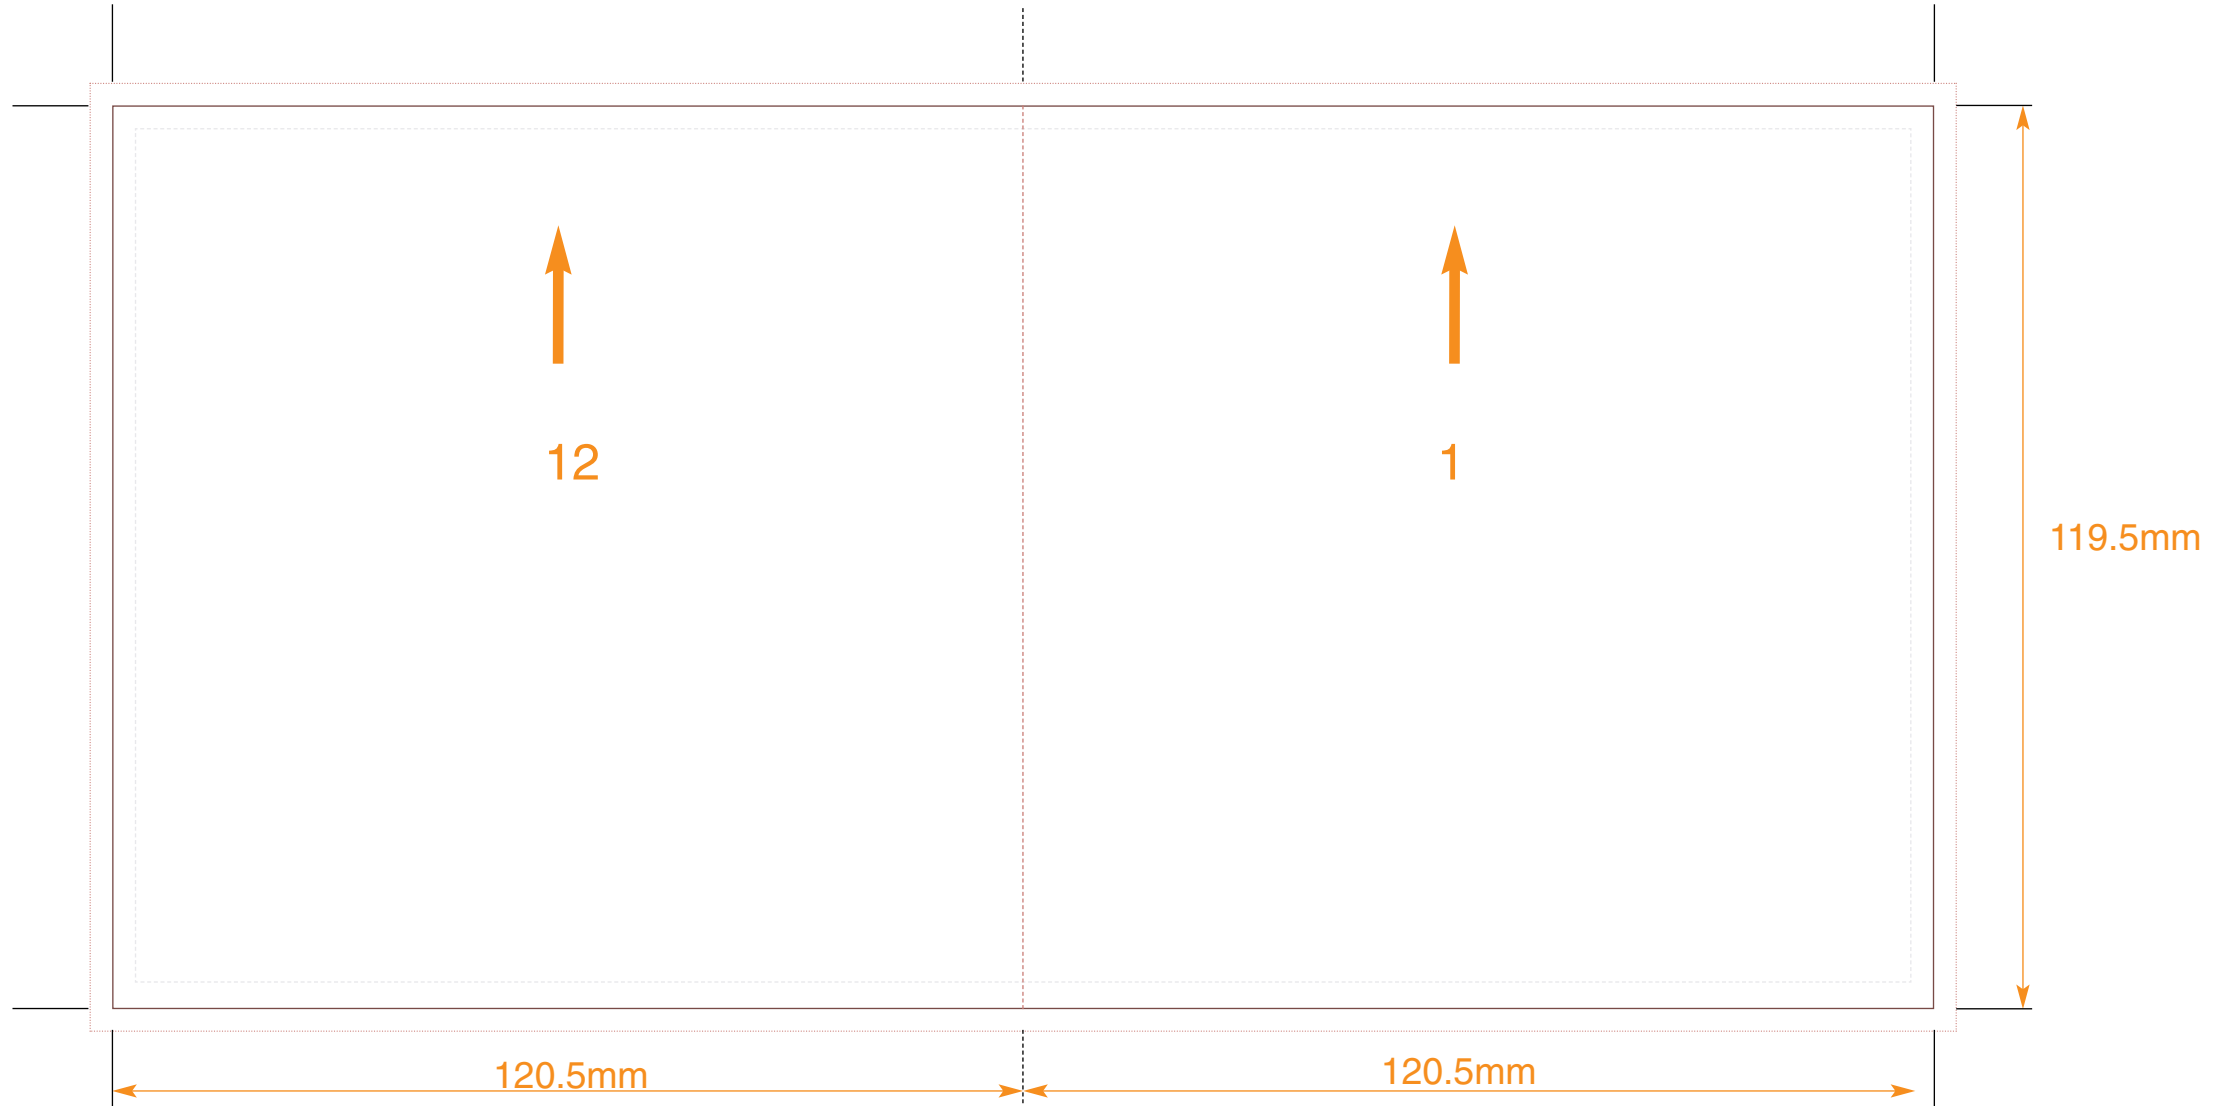

Key:
No text area
Bleed
Trim
Fold

Compact Disc Booklet: 12 Pages

Customer
Catalogue No.
Job Title

Page Nos. 12&1

COLOURS
CYAN
MAGENTA
YELLOW
BLACK

PLEASE NOTE THIS TEMPLATE IS NOT TO BE ALTERED, MOVED OR THE DOCUMENT SIZE CHANGED.
THIS PDF IS FOR ILLUSTRATION AND MEASUREMENTS ONLY. **DO NOT LAY ARTWORK DIRECTLY ONTO THIS FILE.**
ALL DIMENSIONS ARE IN MILLIMETRES. BLEED ALLOWANCE OF 3MM ON TRIMMED EDGES

Key:
No text area
Bleed
Trim
Fold

Compact Disc Booklet: 12 Pages

Customer
Catalogue No.
Job Title

Page Nos. 2&11

COLOURS
CYAN
MAGENTA
YELLOW
BLACK

PLEASE NOTE THIS TEMPLATE IS NOT TO BE ALTERED, MOVED OR THE DOCUMENT SIZE CHANGED.
THIS PDF IS FOR ILLUSTRATION AND MEASUREMENTS ONLY. **DO NOT LAY ARTWORK DIRECTLY ONTO THIS FILE.**
ALL DIMENSIONS ARE IN MILLIMETRES. BLEED ALLOWANCE OF 3MM ON TRIMMED EDGES

Key:
No text area
Bleed
Trim
Fold

Compact Disc Booklet: 12 Pages

Customer
Catalogue No.
Job Title

Page Nos. 10&3

COLOURS
CYAN
MAGENTA
YELLOW
BLACK

PLEASE NOTE THIS TEMPLATE IS NOT TO BE ALTERED, MOVED OR THE DOCUMENT SIZE CHANGED.
THIS PDF IS FOR ILLUSTRATION AND MEASUREMENTS ONLY. **DO NOT LAY ARTWORK DIRECTLY ONTO THIS FILE.**
ALL DIMENSIONS ARE IN MILLIMETRES. BLEED ALLOWANCE OF 3MM ON TRIMMED EDGES

Key:
No text area
Bleed
Trim
Fold

Compact Disc Booklet: 12 Pages

Customer
Catalogue No.
Job Title

Page Nos. 4&9

COLOURS
CYAN
MAGENTA
YELLOW
BLACK

PLEASE NOTE THIS TEMPLATE IS NOT TO BE ALTERED, MOVED OR THE DOCUMENT SIZE CHANGED.
THIS PDF IS FOR ILLUSTRATION AND MEASUREMENTS ONLY. **DO NOT LAY ARTWORK DIRECTLY ONTO THIS FILE.**
ALL DIMENSIONS ARE IN MILLIMETRES. BLEED ALLOWANCE OF 3MM ON TRIMMED EDGES