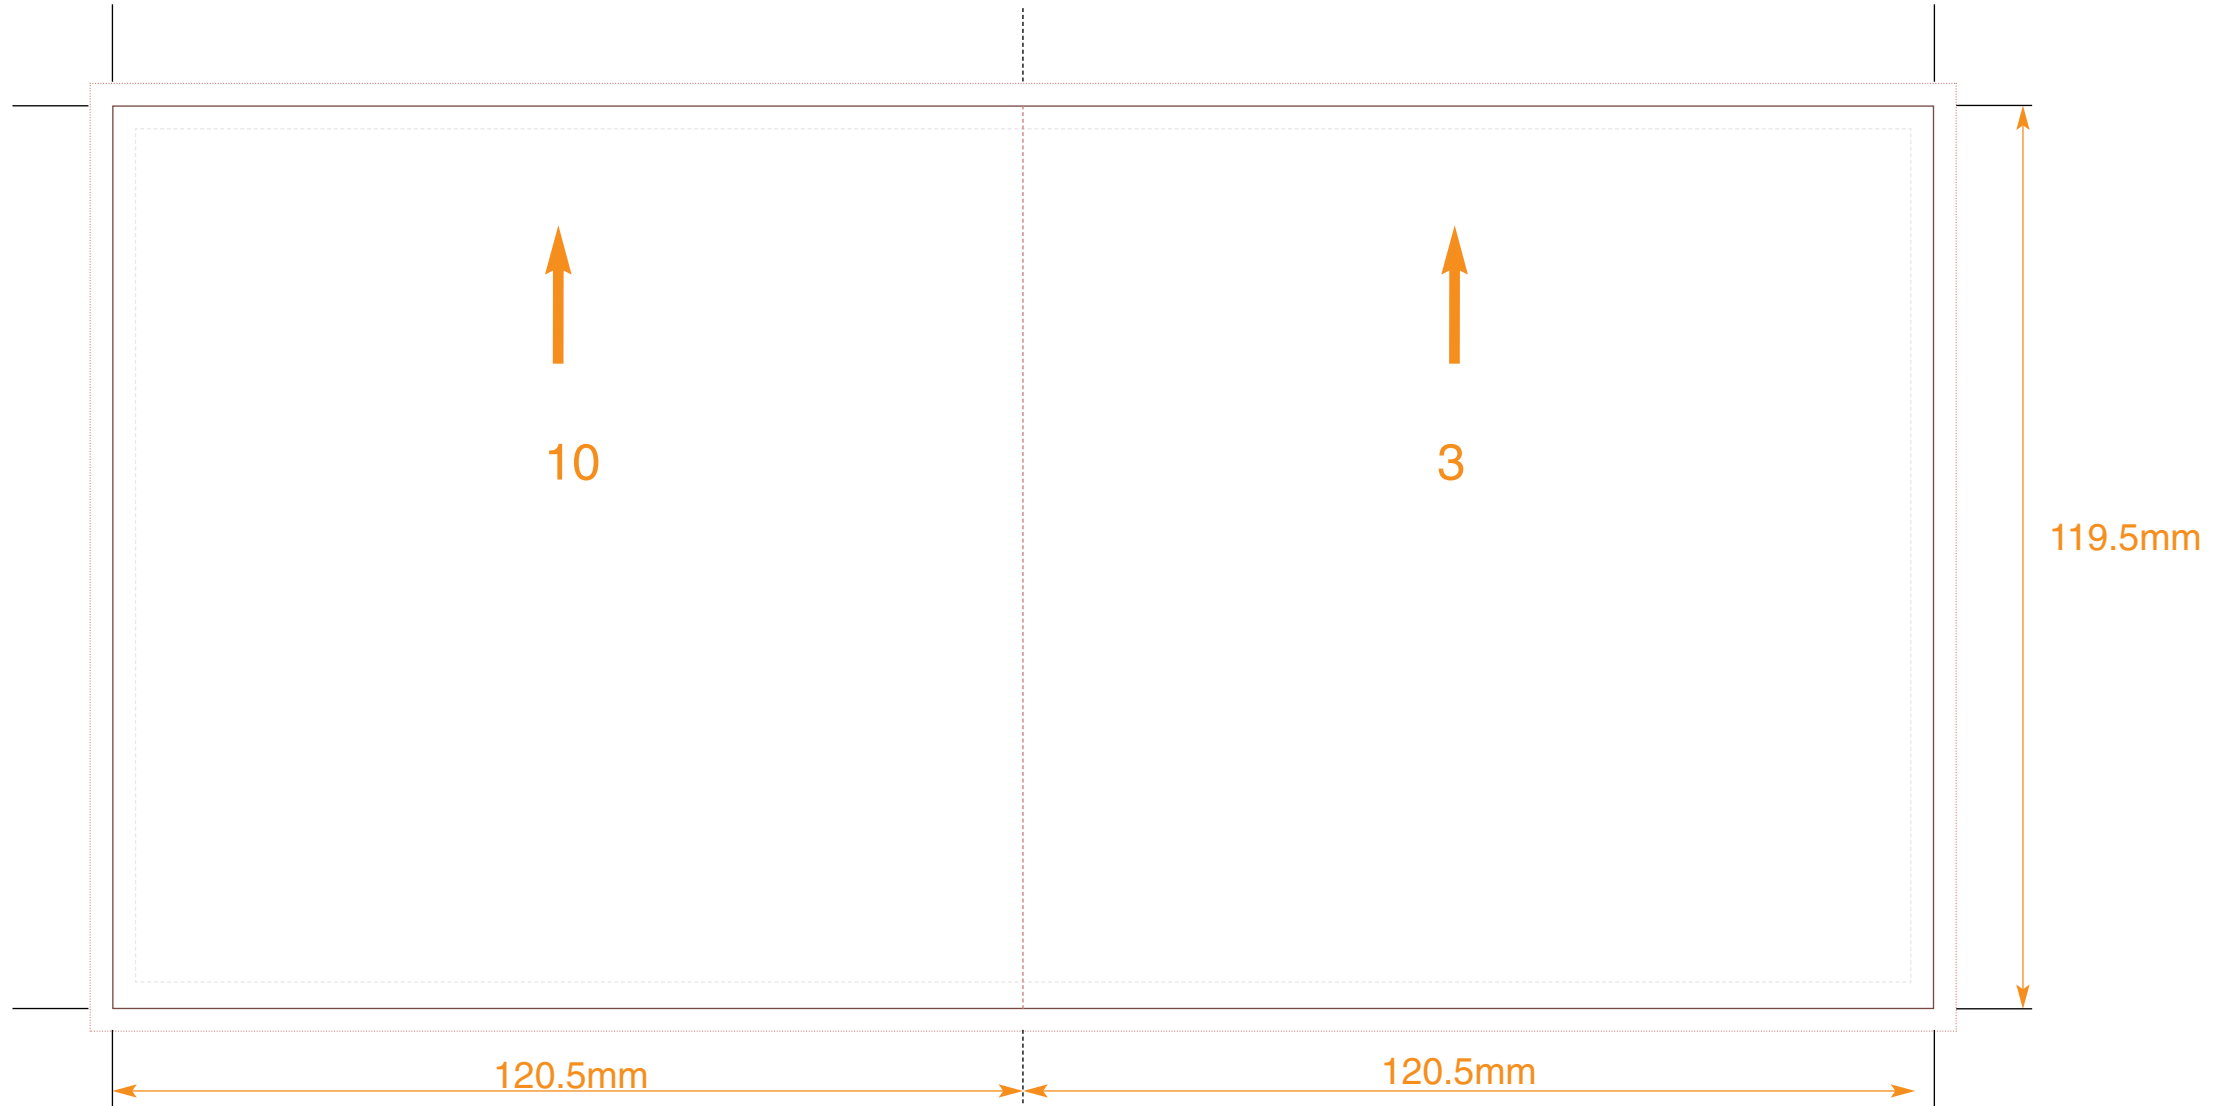

Key:
No text area
Bleed
Trim
Fold

Compact Disc Booklet: 12 Pages

Customer
Catalogue No.
Job Title

Page Nos. 2&11

COLOURS
CYAN
MAGENTA
YELLOW
BLACK

PLEASE NOTE THIS TEMPLATE IS NOT TO BE ALTERED, MOVED OR THE DOCUMENT SIZE CHANGED.
THIS PDF IS FOR ILLUSTRATION AND MEASUREMENTS ONLY. **DO NOT LAY ARTWORK DIRECTLY ONTO THIS FILE.**
ALL DIMENSIONS ARE IN MILLIMETRES. BLEED ALLOWANCE OF 3MM ON TRIMMED EDGES

Key:
No text area
Bleed
Trim
Fold

Compact Disc Booklet: 12 Pages

Customer
Catalogue No.
Job Title

Page Nos. 10&3

COLOURS
CYAN
MAGENTA
YELLOW
BLACK

PLEASE NOTE THIS TEMPLATE IS NOT TO BE ALTERED, MOVED OR THE DOCUMENT SIZE CHANGED.
THIS PDF IS FOR ILLUSTRATION AND MEASUREMENTS ONLY. **DO NOT LAY ARTWORK DIRECTLY ONTO THIS FILE.**
ALL DIMENSIONS ARE IN MILLIMETRES. BLEED ALLOWANCE OF 3MM ON TRIMMED EDGES

Key:
No text area
Bleed
Trim
Fold

Compact Disc Booklet: 12 Pages

Customer
Catalogue No.
Job Title

Page Nos. 4&9

COLOURS
CYAN
MAGENTA
YELLOW
BLACK

PLEASE NOTE THIS TEMPLATE IS NOT TO BE ALTERED, MOVED OR THE DOCUMENT SIZE CHANGED.
THIS PDF IS FOR ILLUSTRATION AND MEASUREMENTS ONLY. **DO NOT LAY ARTWORK DIRECTLY ONTO THIS FILE.**
ALL DIMENSIONS ARE IN MILLIMETRES. BLEED ALLOWANCE OF 3MM ON TRIMMED EDGES

Key:
No text area
Bleed
Trim
Fold

Compact Disc Booklet: 12 Pages

Customer
Catalogue No.
Job Title

Page Nos. 8&5

COLOURS
CYAN
MAGENTA
YELLOW
BLACK

PLEASE NOTE THIS TEMPLATE IS NOT TO BE ALTERED, MOVED OR THE DOCUMENT SIZE CHANGED.
THIS PDF IS FOR ILLUSTRATION AND MEASUREMENTS ONLY. **DO NOT LAY ARTWORK DIRECTLY ONTO THIS FILE.**
ALL DIMENSIONS ARE IN MILLIMETRES. BLEED ALLOWANCE OF 3MM ON TRIMMED EDGES