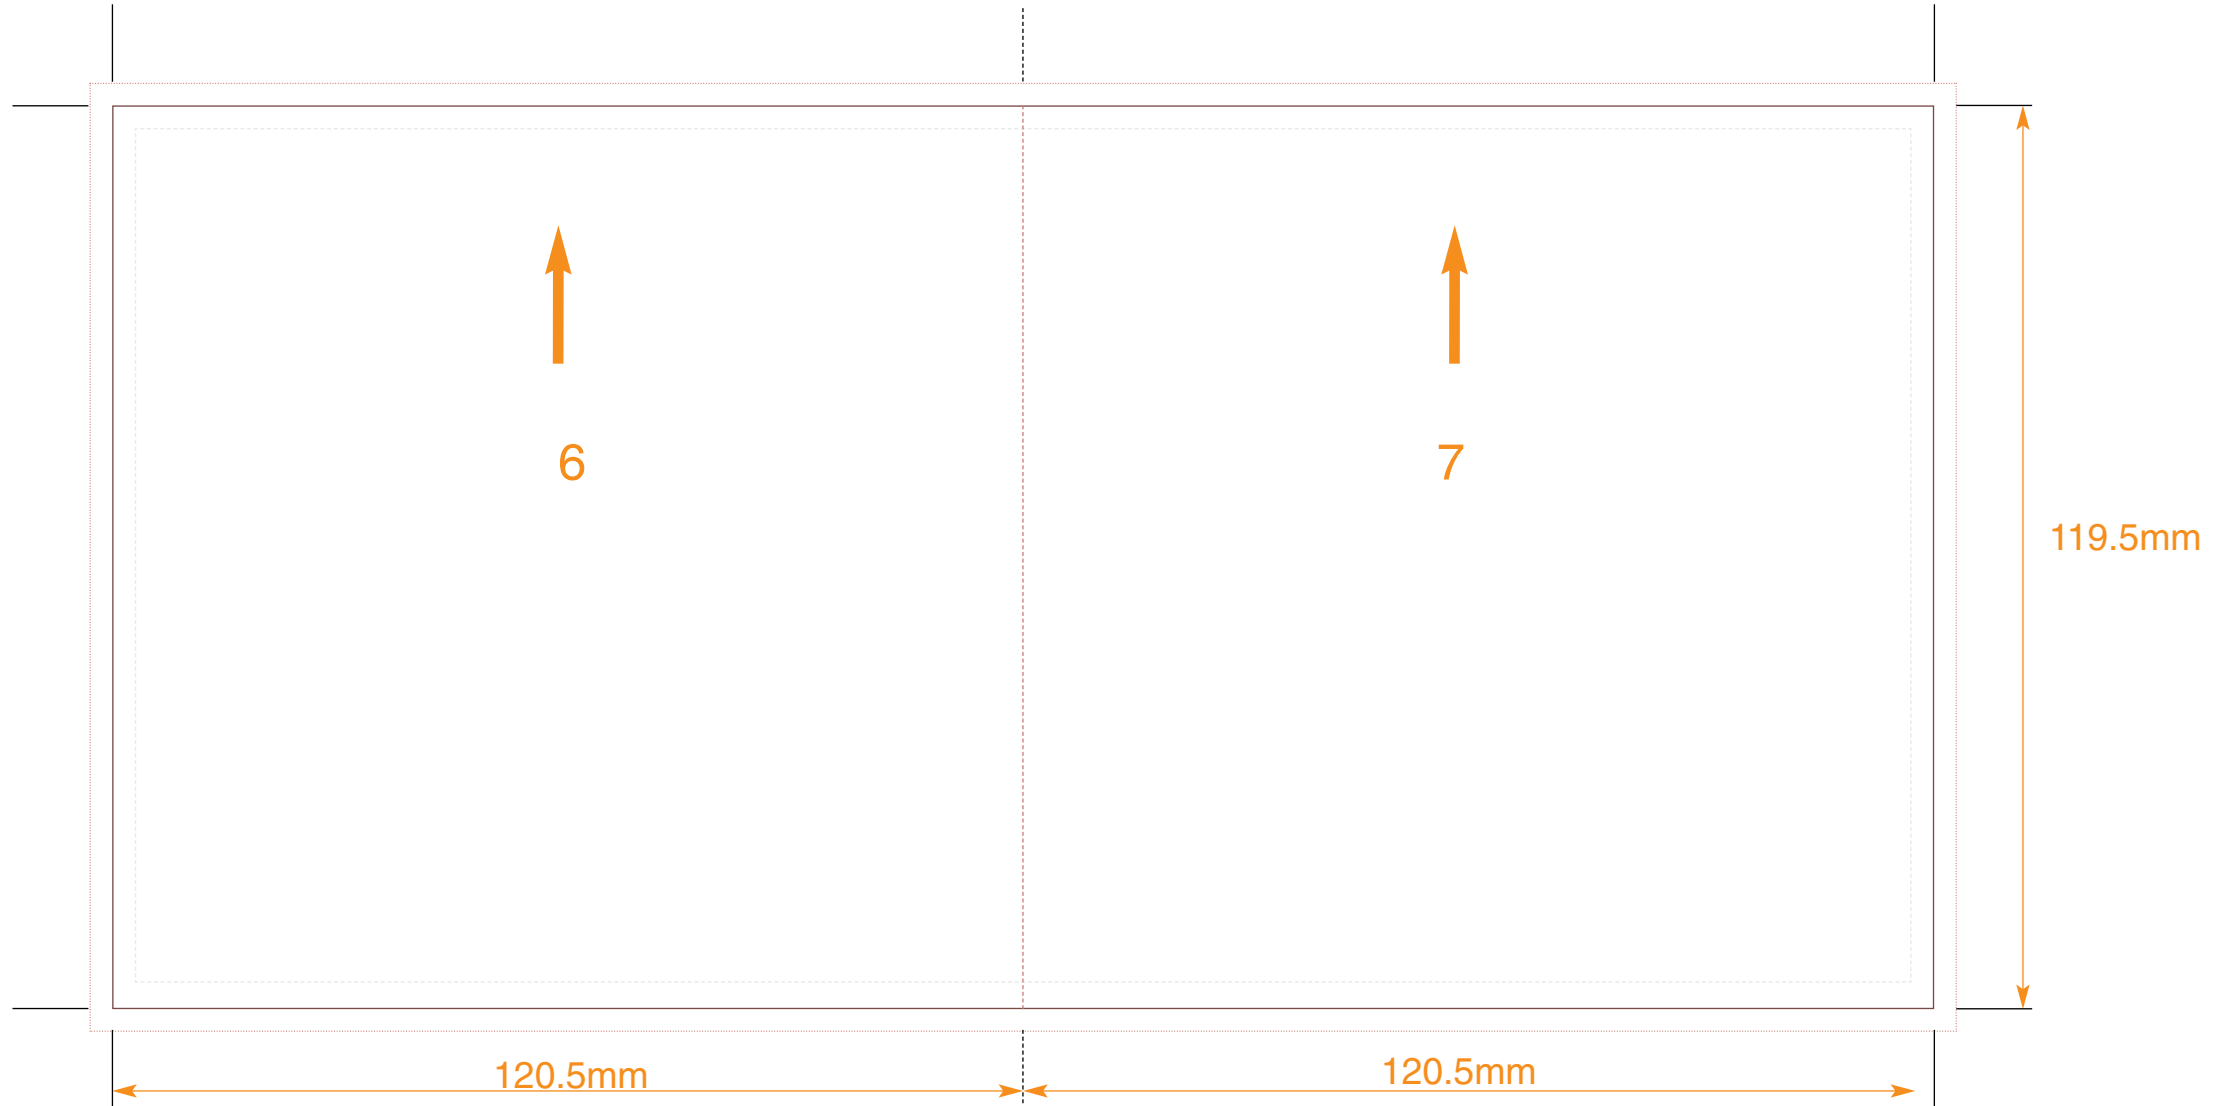

Key:
No text area
Bleed
Trim
Fold

Compact Disc Booklet: 12 Pages

Customer
Catalogue No.
Job Title

Page Nos. 4&9

COLOURS
CYAN
MAGENTA
YELLOW
BLACK

PLEASE NOTE THIS TEMPLATE IS NOT TO BE ALTERED, MOVED OR THE DOCUMENT SIZE CHANGED.
THIS PDF IS FOR ILLUSTRATION AND MEASUREMENTS ONLY. **DO NOT LAY ARTWORK DIRECTLY ONTO THIS FILE.**
ALL DIMENSIONS ARE IN MILLIMETRES. BLEED ALLOWANCE OF 3MM ON TRIMMED EDGES

Key:
No text area
Bleed
Trim
Fold

Compact Disc Booklet: 12 Pages

Customer
Catalogue No.
Job Title

Page Nos. 8&5

COLOURS
CYAN
MAGENTA
YELLOW
BLACK

PLEASE NOTE THIS TEMPLATE IS NOT TO BE ALTERED, MOVED OR THE DOCUMENT SIZE CHANGED.
THIS PDF IS FOR ILLUSTRATION AND MEASUREMENTS ONLY. **DO NOT LAY ARTWORK DIRECTLY ONTO THIS FILE.**
ALL DIMENSIONS ARE IN MILLIMETRES. BLEED ALLOWANCE OF 3MM ON TRIMMED EDGES

Key:
No text area
Bleed
Trim
Fold

Compact Disc Booklet: 12 Pages

Customer
Catalogue No.
Job Title

Page Nos.6&7

COLOURS
CYAN
MAGENTA
YELLOW
BLACK

PLEASE NOTE THIS TEMPLATE IS NOT TO BE ALTERED, MOVED OR THE DOCUMENT SIZE CHANGED.
THIS PDF IS FOR ILLUSTRATION AND MEASUREMENTS ONLY. **DO NOT LAY ARTWORK DIRECTLY ONTO THIS FILE.**
ALL DIMENSIONS ARE IN MILLIMETRES. BLEED ALLOWANCE OF 3MM ON TRIMMED EDGES