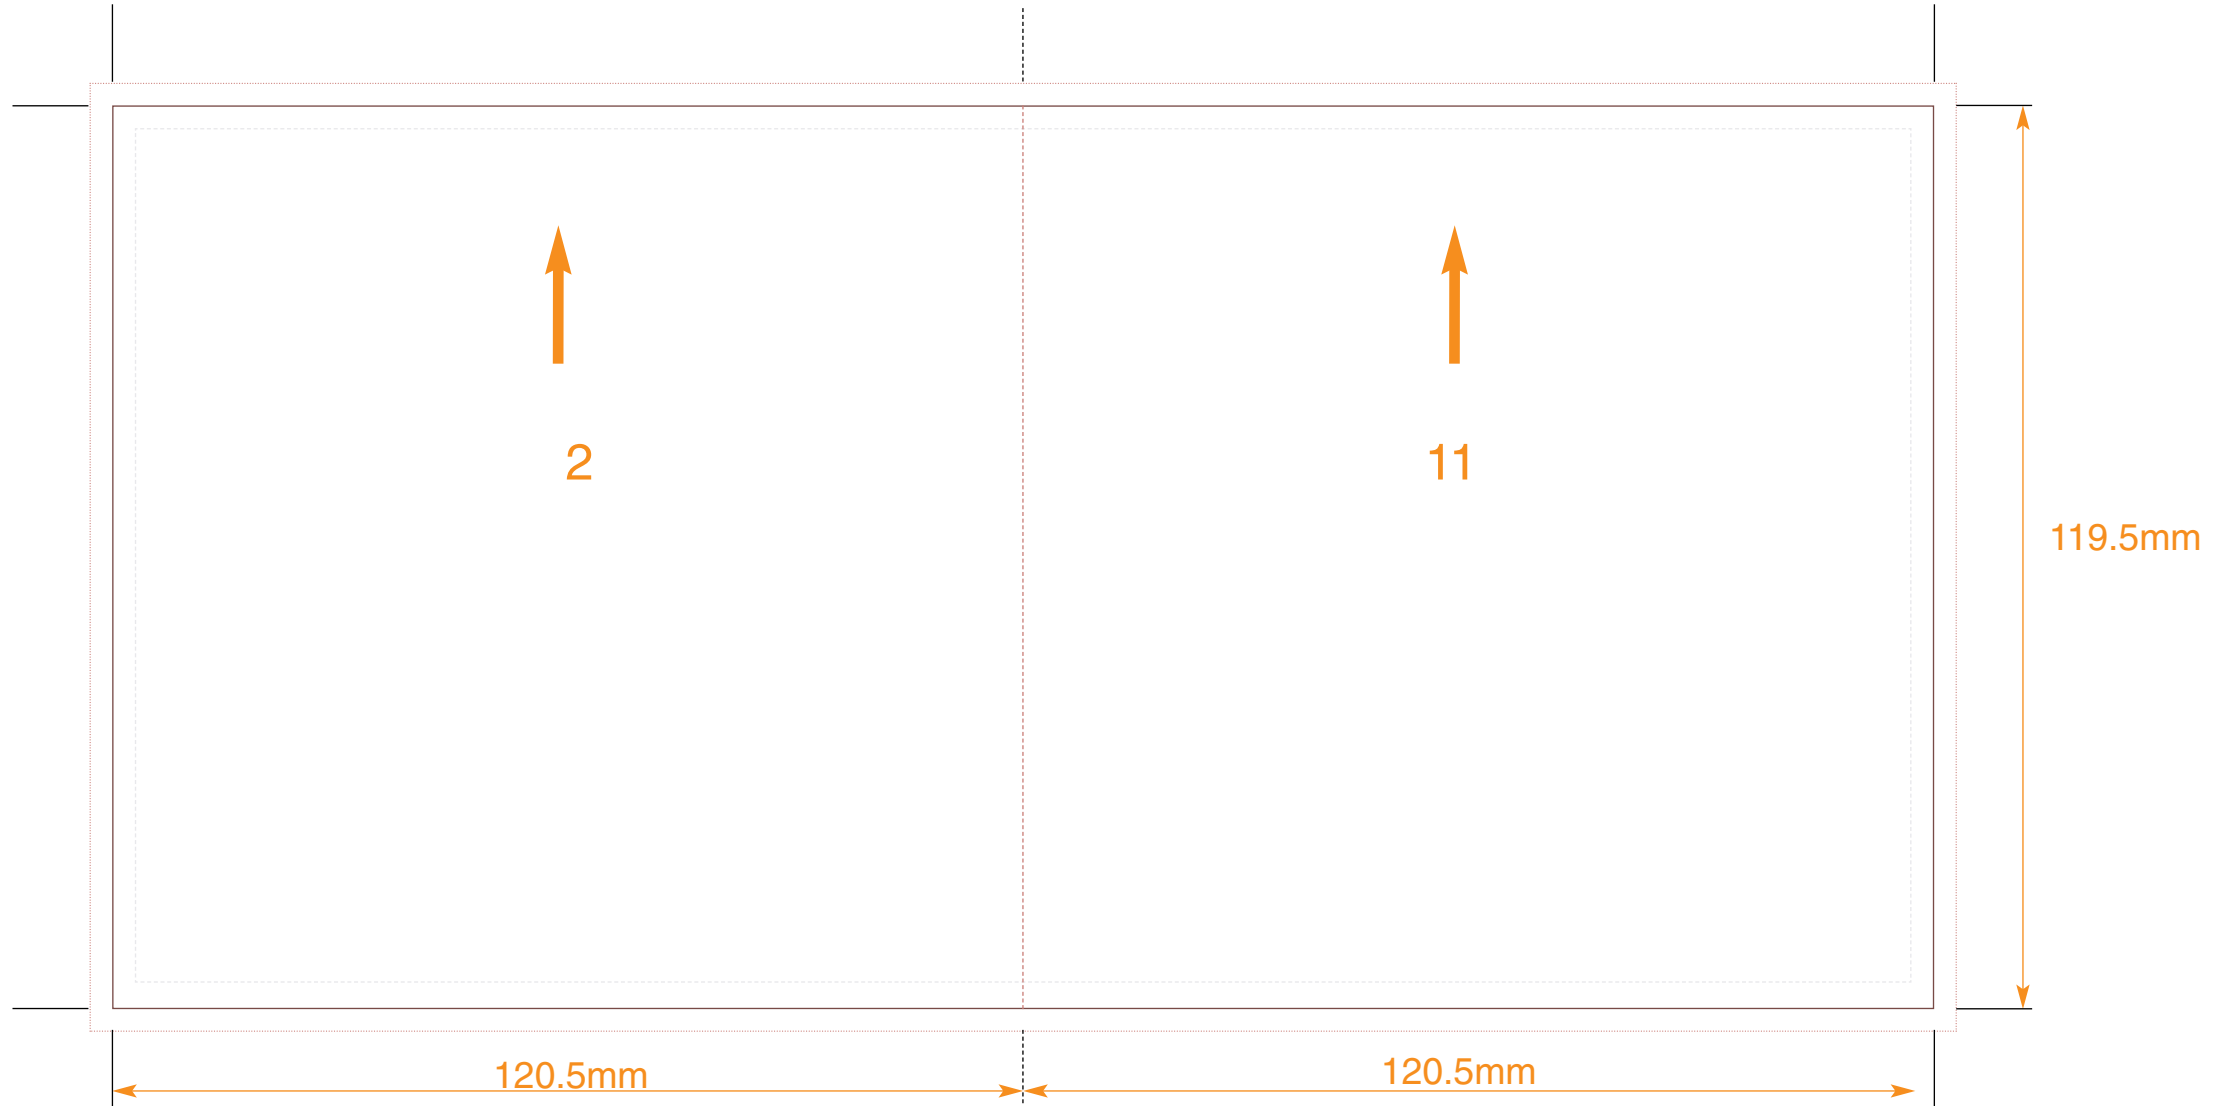

Key:
No text area
Bleed
Trim
Fold

Compact Disc Booklet: 12 Pages

Customer
Catalogue No.
Job Title

Page Nos. 12&1

COLOURS
CYAN
MAGENTA
YELLOW
BLACK

PLEASE NOTE THIS TEMPLATE IS NOT TO BE ALTERED, MOVED OR THE DOCUMENT SIZE CHANGED.
THIS PDF IS FOR ILLUSTRATION AND MEASUREMENTS ONLY. **DO NOT LAY ARTWORK DIRECTLY ONTO THIS FILE.**
ALL DIMENSIONS ARE IN MILLIMETRES. BLEED ALLOWANCE OF 3MM ON TRIMMED EDGES

Key:
No text area
Bleed
Trim
Fold

Compact Disc Booklet: 12 Pages

Customer
Catalogue No.
Job Title

Page Nos. 2&11

COLOURS
CYAN
MAGENTA
YELLOW
BLACK

PLEASE NOTE THIS TEMPLATE IS NOT TO BE ALTERED, MOVED OR THE DOCUMENT SIZE CHANGED.
THIS PDF IS FOR ILLUSTRATION AND MEASUREMENTS ONLY. **DO NOT LAY ARTWORK DIRECTLY ONTO THIS FILE.**
ALL DIMENSIONS ARE IN MILLIMETRES. BLEED ALLOWANCE OF 3MM ON TRIMMED EDGES

Key:
No text area
Bleed
Trim
Fold

Compact Disc Booklet: 12 Pages

Customer
Catalogue No.
Job Title

Page Nos. 10&3

COLOURS
CYAN
MAGENTA
YELLOW
BLACK

PLEASE NOTE THIS TEMPLATE IS NOT TO BE ALTERED, MOVED OR THE DOCUMENT SIZE CHANGED.
THIS PDF IS FOR ILLUSTRATION AND MEASUREMENTS ONLY. **DO NOT LAY ARTWORK DIRECTLY ONTO THIS FILE.**
ALL DIMENSIONS ARE IN MILLIMETRES. BLEED ALLOWANCE OF 3MM ON TRIMMED EDGES

Key:
No text area
Bleed
Trim
Fold

Compact Disc Booklet: 12 Pages

Customer
Catalogue No.
Job Title

Page Nos. 4&9

COLOURS
CYAN
MAGENTA
YELLOW
BLACK

PLEASE NOTE THIS TEMPLATE IS NOT TO BE ALTERED, MOVED OR THE DOCUMENT SIZE CHANGED.
THIS PDF IS FOR ILLUSTRATION AND MEASUREMENTS ONLY. **DO NOT LAY ARTWORK DIRECTLY ONTO THIS FILE.**
ALL DIMENSIONS ARE IN MILLIMETRES. BLEED ALLOWANCE OF 3MM ON TRIMMED EDGES